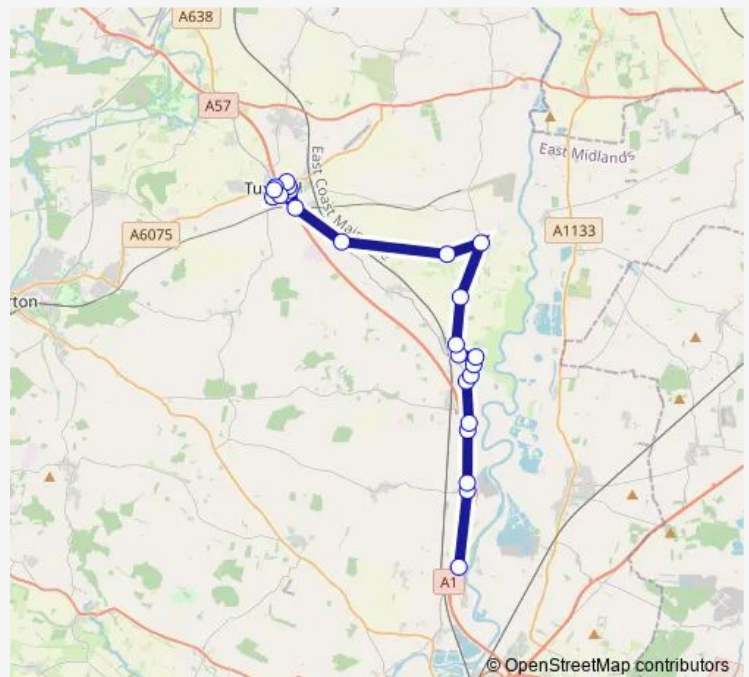

Maple Close

Nicholas Place

Faraday Avenue

Route schedule

The Grange — Sun Inn

Monday 10:07-18:25

Tuesday 10:07-18:25

Wednesday 10:07-18:25

Thursday 10:07-18:25

Friday 10:07-18:25

Saturday 10:07-18:25

Sunday —

Route info

Direction: The Grange

Stops: 25

Trip Duration: 0 hour 34 min

Linden Avenue

West Junction

Stone Road End Farm

South Street

Gracefield Lane

Ingrams Lane

Silver Street

Crow Park Avenue

Thursday 09:15-17:30

Friday 09:15-17:30

Saturday 09:15-17:30

Sunday —

Route info

Direction: Sun Inn

Stops: 26

Trip Duration: 0 hour 35 min