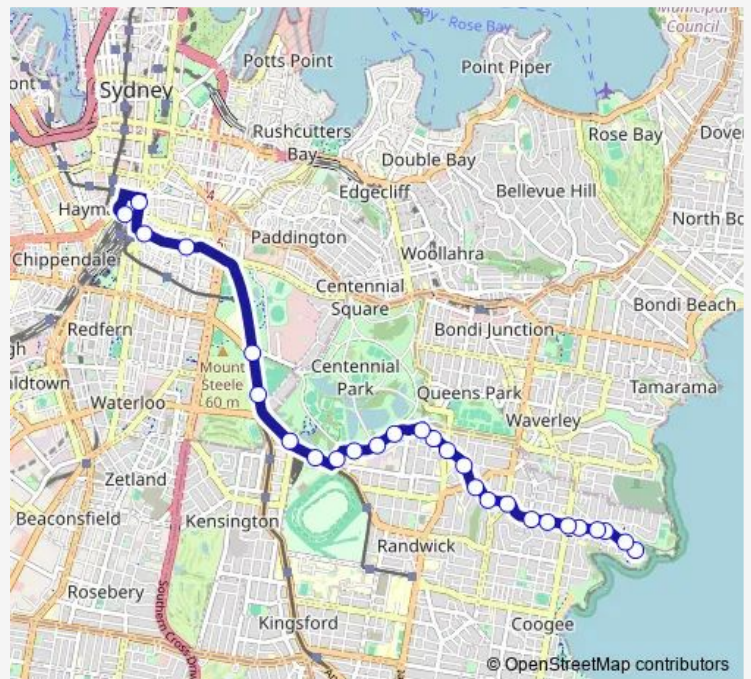

Bus 339 Central Belmore Park to Clovelly

[Go to website](#)

Direction

Clovelly Rd Terminus — Central Station, Eddy Av, Stand D

27 stops

[Open route schedule](#)

- Clovelly Rd Terminus
- Clovelly Rd At Walker St
- Clovelly Rd Opp Keith St
- Clovelly Rd At Mundarrah St
- Clovelly Rd At Beach St
- Clovelly Rd At Arden St
- Clovelly Rd Opp Knox St
- Clovelly Rd At Mount St
- Clovelly Rd At Carrington Rd
- Clovelly Rd Opp Searle Av
- Clovelly Rd At Frenchmans Rd
- Clovelly Rd Opp Gilderthorpe Av
- St Margaret Mary's Church, Clovelly Rd
- Clovelly Rd At Earl St
- Clovelly Rd At Darley Rd
- Darley Rd At Evans St
- Darley Rd Before Govett St
- Darley Rd Opp Centennial Park Main Gate
- Randwick Tafe, Darley Rd
- Australian Turf Club, Alison Rd
- Moore Park Busway After Alison Rd

Route schedule

Clovelly Rd Terminus — Central Station, Eddy Av, Stand D

Monday	—
Tuesday	04:26-00:26⁺¹
Wednesday	04:26-00:26⁺¹
Thursday	04:26-00:26⁺¹
Friday	04:26-00:26⁺¹
Saturday	04:56-00:26⁺¹
Sunday	—

Route info

Direction: Clovelly Rd Terminus

Stops: 27

Trip Duration: 0 hour 33 min

339 — Central Belmore Park to Clovelly