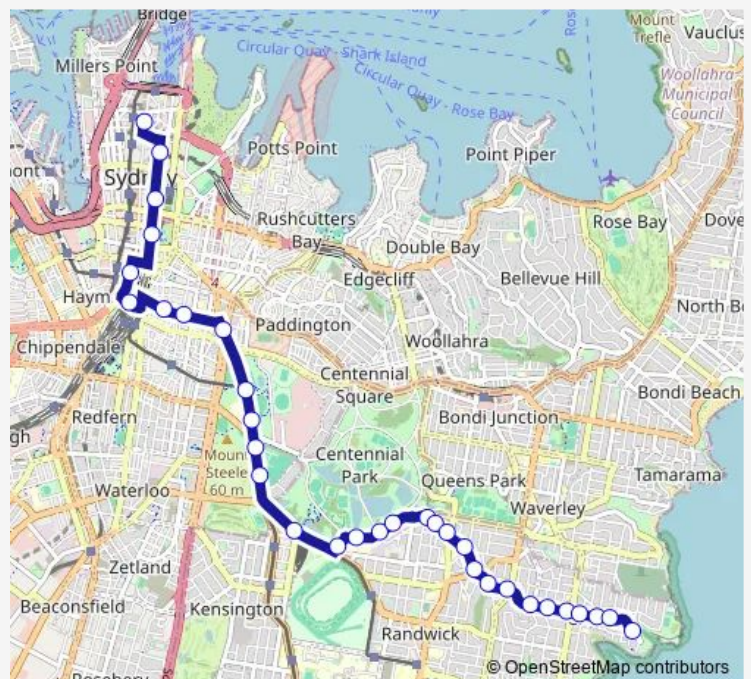

Wednesday 04:33-23:03

Thursday 04:33-23:03

Friday 04:33-23:03

Saturday 05:36-23:01

Sunday 05:36-23:01

Route info

Direction: Clovelly Rd Terminus

Stops: 34

Trip Duration: 0 hour 26 min

339 — Prepay-Only - Clovelly to City Gresham St

Anzac Pde Opp Robertson Rd

Anzac Pde Before Cleveland St

Sydney Girls High School, Anzac Pde

Fitzroy St At Marshall St

Foveaux St At Crown St

Central Station, Foveaux St, Stand F

Elizabeth St At Hay St

Museum Station, Downing Centre, Stand E

Museum Station, Elizabeth St, Stand D

Sheraton On The Park, Elizabeth St

Martin Place Station, Elizabeth St, Stand C

Saturday 06:13-00:32⁺¹

Sunday 06:13-00:32⁺¹

Route info

Direction: Pitt St Opp Australia Square

Stops: 32

Trip Duration: 0 hour 27 min

Clovelly Rd At Fern St

Clovelly Rd Opp Dans Av