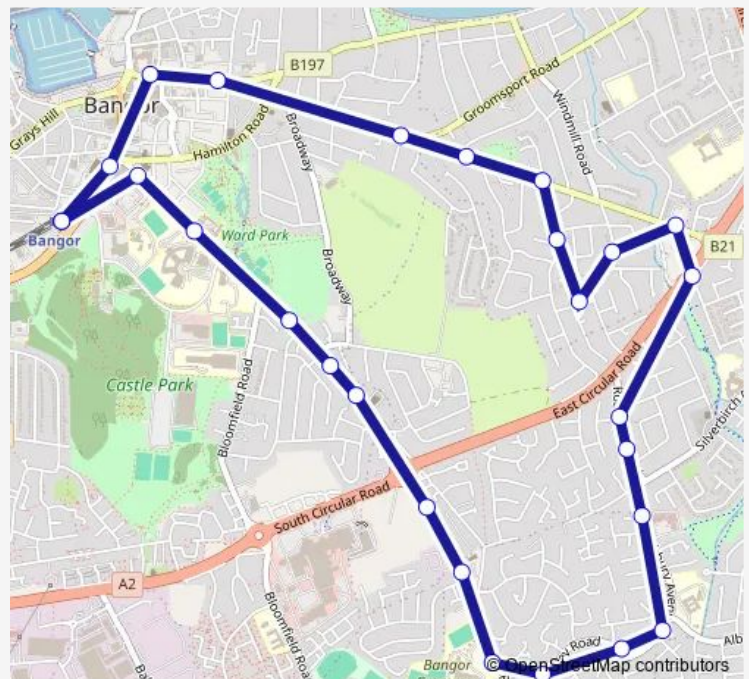

Groomsport Road Junction

Grove Park

Summerhill Park

Wellington

Ambleside

Chipendale

Crosby Flats

Fernmore

Gransha Roundabout

Route schedule

Stand 3 — Stand 3

Monday 07:20-17:35

Tuesday 07:20-17:35

Wednesday 07:20-17:35

Thursday 07:20-17:35

Friday 07:20-17:35

Saturday 10:35-16:35

Sunday —

Route info

Direction: Stand 3

Stops: 27

Trip Duration: 0 hour 30 min

302c — Bangor, Buscentre - Bangor, Bexley Road

Bethany Baptist Church

Fairfield Road

Sunningdale Park

Bangor Academy

Castle Street

Stand 3

302c Bus time schedules and route maps are available in an offline PDF at busmaps.com. Use the busmaps.com website to see live bus times, train schedule or subway schedule, and step-by-step directions for all public transit in Bangor