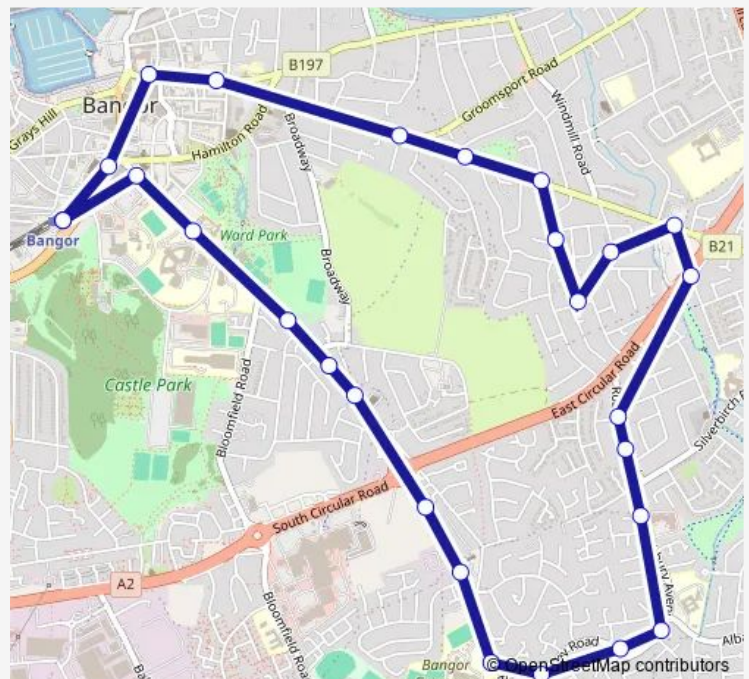

### Direction

Bangor Buscentre — Bangor Buscentre

27 stops

[Open route schedule](#)

- Bangor Buscentre
- Upper Main Street
- Lower High Street
- Upper High Street
- Groomsport Road Junction
- Grove Park
- Summerhill Park
- Wellington
- Ambleside
- Chipendale
- Crosby Flats
- Fernmore
- Rodney Way
- 29 Robinson Road
- Ashbury Shops
- Ashbury Avenue
- Bexley Drive
- Bexley Road
- Bangor Grammar School
- Navar Court
- Gransha Roundabout

### Route schedule

Bangor Buscentre — Bangor Buscentre

Monday	07:20-17:35
Tuesday	07:20-17:35
Wednesday	07:20-17:35
Thursday	07:20-17:35
Friday	07:20-17:35
Saturday	10:35-16:35
Sunday	—

### Route info

Direction: Bangor Buscentre

Stops: 27

Trip Duration: 0 hour 30 min

302c — Bangor, Buscentre - Bangor, Bexley Road

Bethany Baptist Church

Fairfield Road

Sunningdale Park