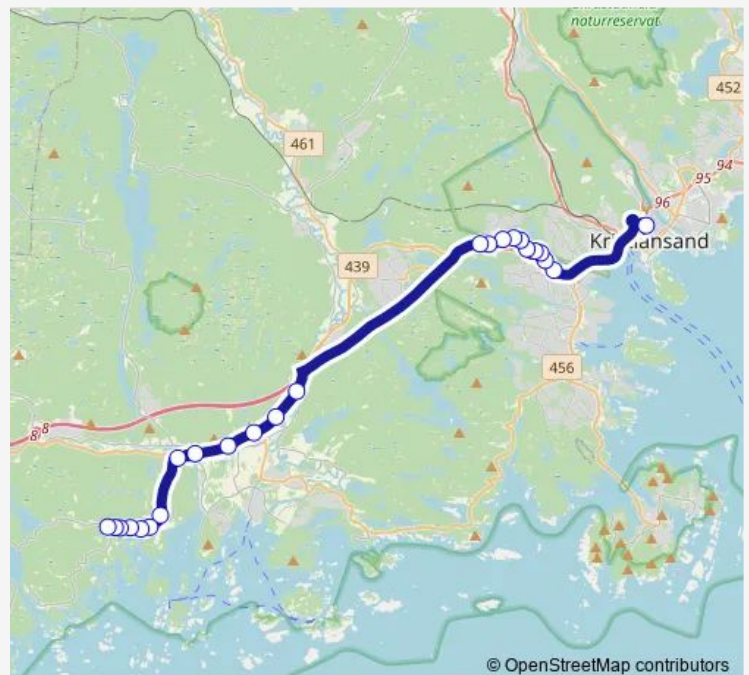

Kristian IVs gate

### Route schedule

Hallandvikkrysset — Kristian IVs gate

Monday 07:37

Tuesday 07:37

Wednesday 07:37

Thursday 07:37

Friday 07:37

Saturday —

### Route info

Direction: Hallandvikkrysset

Stops: 21

Trip Duration: 0 hour 31 min

2182 — Søgne - Samfundets skole