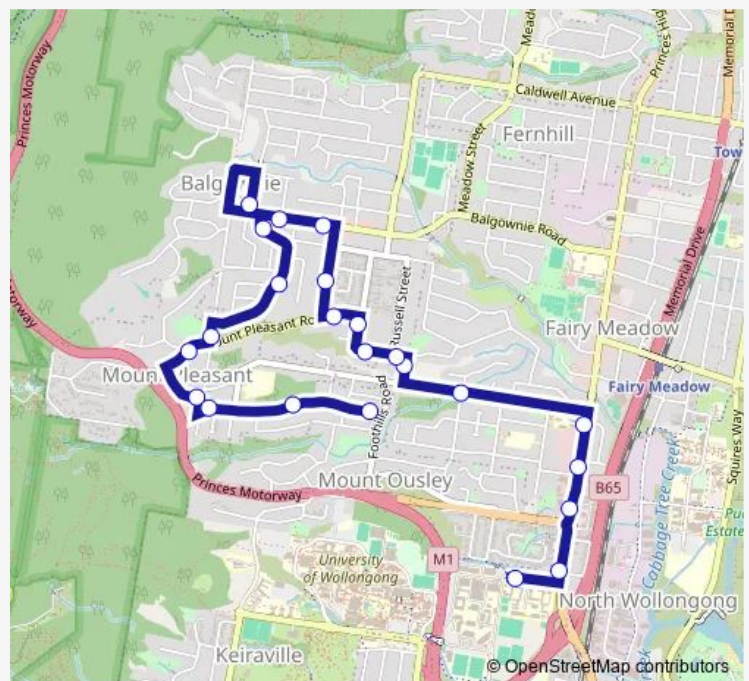

Dymock St After Ryan St

Dymock St Opp Dawson St

Dawson St At Cabbage Tree Lane

Cabbage Tree Lane After Mclean Av

Route schedule

Ramah Av After Foothills Rd — Keira HS, Lysaght St Bay 1

Monday 08:15

Tuesday 08:15

Wednesday 08:15

Thursday 08:15

Friday 08:15

Saturday —

Sunday —

Route info

Direction: Ramah Av After Foothills Rd

Stops: 27

Trip Duration: 0 hour 30 min

S147 — Keira HS to Ramah Ave bf Foothills Rd

Cabbage Tree Lane Opp Good Samaritan Primary School

Princes Hwy After Townsend Av

Princes Hwy Opp Collaery Av

Princes Hwy Opp Mount Ousley Rd

## Direction

Keira High School, Lysaght St, Bay 1 — Ramah Av Before Foothills Rd

23 stops

[Open route schedule](#)

Keira High School, Lysaght St, Bay 1

Princes Hwy After Lysaght St

Princes Hwy After Mt Ousley Rd