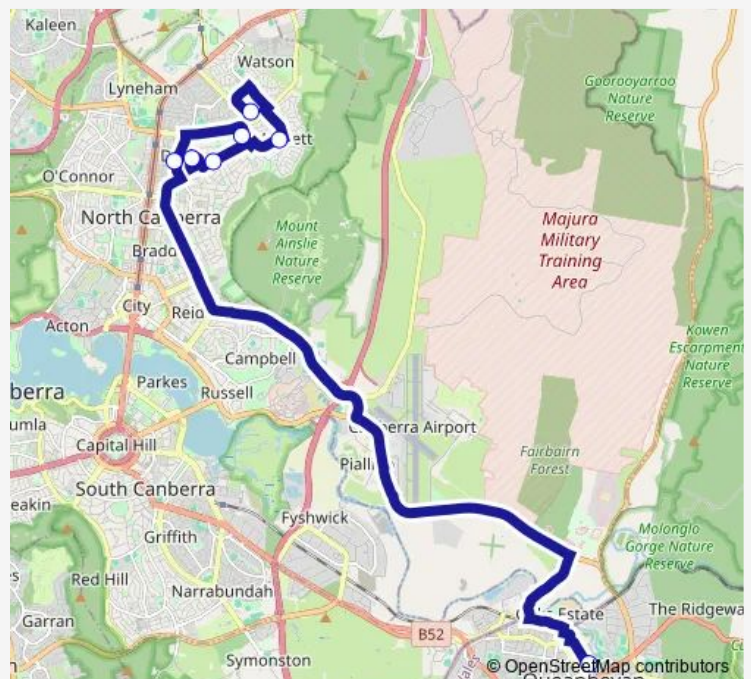

School Bus S147 Rosary Primary to Queanbeyan Interchange

[Go to website](#)

Direction

Higinbotham St Rosary Primary School — Queanbeyan Interchange, Stand 4

7 stops

[Open route schedule](#)

Higinbotham St Rosary Primary School

Blue Gum Community School, Maitland St

Majura Av North Ainslie Ps

Bancroft St Emmaus Christian School

Phillip Av Dickson Clg

Daramalan College Morphett St

Queanbeyan Interchange, Stand 4

Route schedule

Higinbotham St Rosary Primary School — Queanbeyan Interchange, Stand 4

Monday	15:05
Tuesday	15:05
Wednesday	15:05
Thursday	15:05
Friday	15:05
Saturday	—
Sunday	—

Route info

Direction: Higinbotham St Rosary Primary School

Stops: 7

Trip Duration: 0 hour 57 min

S147 School Bus time schedules and route maps are available in an offline PDF at busmaps.com. Use the busmaps.com website to see live bus times, train schedule or subway schedule, and step-by-step directions for all public transit in Canberra