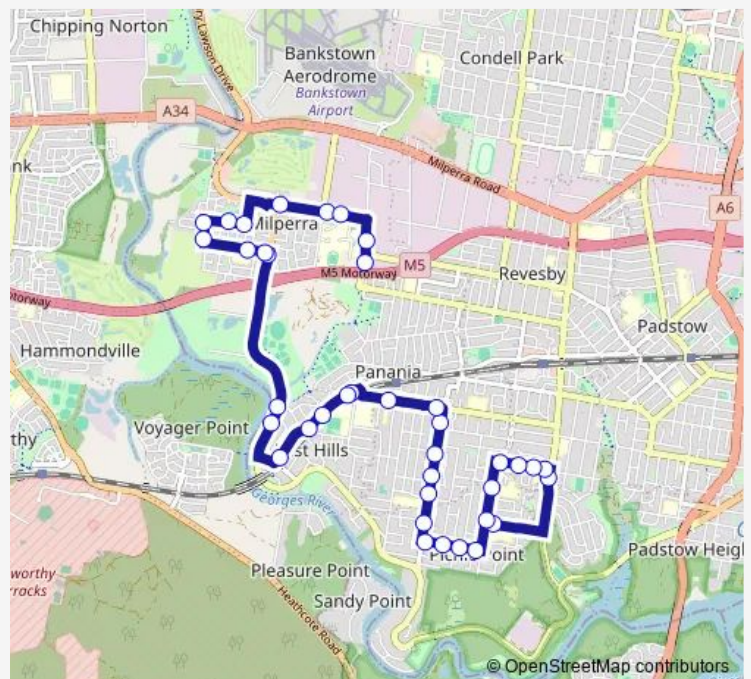

De La Salle College, The River Rd

De La Salle College, Ferndale Rd

Ferndale Rd At Clive St

Ferndale Rd At Kinross Pl

Ferndale Rd At Kennedy St

Picnic Point High School, Kennedy St

Kennedy St At Prince St

Burns Rd At Valmay Av

Tower St Opp Salvation Army Church

St Christophers Primary School, Tower St

Park St Opp Childs St

Route schedule

Prince St Opp Picnic Point Public School — Horsley Rd After Beaconsfield St

Monday	15:05
Tuesday	15:05
Wednesday	15:05
Thursday	15:05
Friday	15:05
Saturday	—
Sunday	—

Route info

Direction: Prince St Opp Picnic Point Public School

Stops: 38

Trip Duration: 0 hour 30 min

Park St Opp Childs St

Park Rd Opp Bracher St

Park Rd Opp Worsley St

East Hills Station, Park Rd

Henry Lawson Dr Opp Bass Av

Henry Lawson Dr Opp Cheatle St

Henry Lawson Dr At Pozieres Av

Pozieres Av After Henry Lawson Dr

Milperra Public School, Pozieres Av

Raleigh Rd Opp Pozieres Av

Raleigh Rd At Martin Cres