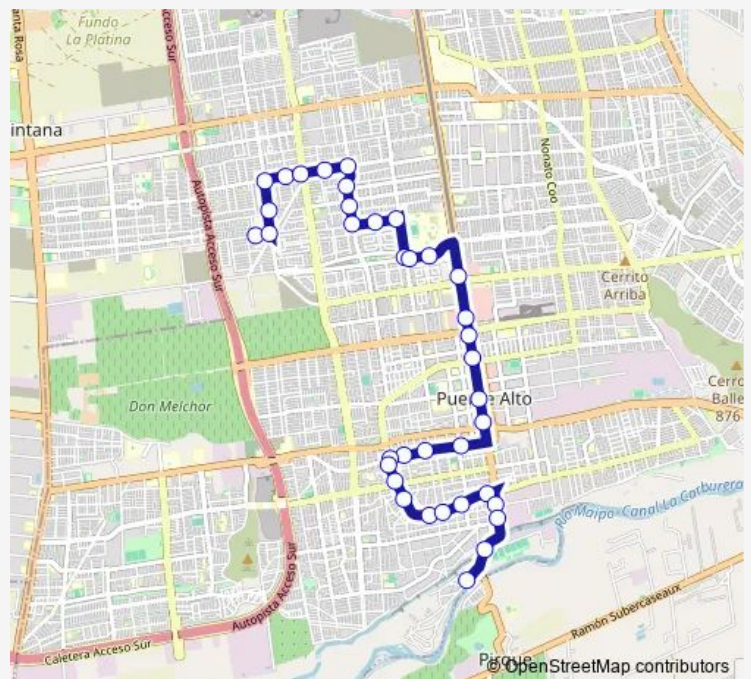

Pf460-Parada 1 / (M) Las Mercedes

Pf86-Parada 1 / Paradero 38 Av.Vicuña Mackenna

Pf87-Parada 1 / Paradero 39 Av.Vicuña Mackenna

Pf176-Parada 3 / (M) Plaza de Puente Alto

**Route schedule**

PF965-La Primavera / esq. Charwa — PF257-Claudio Matte / esq. Tiberio Aranda

Monday	00:00
Tuesday	00:00
Wednesday	00:00
Thursday	00:00
Friday	00:00
Saturday	00:00
Sunday	00:00

**Route info**

Direction: PF965-La Primavera / esq. Charwa

Stops: 37

Trip Duration: 0 hour 28 min

F16 — Villa Padre Hurtado - Rivera Rio Maipo