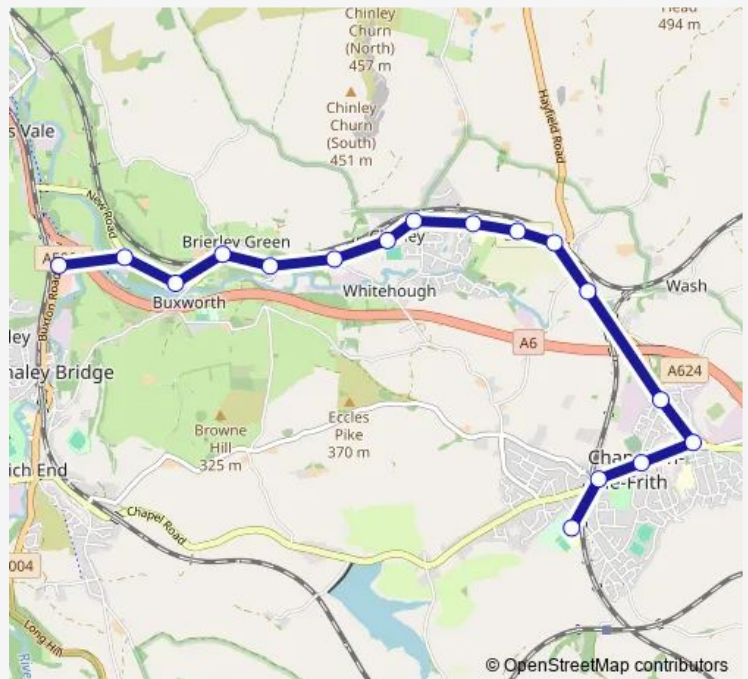

Bus 040 Whaley Bridge - Chapel High School

[Go to website](#)

Direction
 High School Bus Park — Bridgemont
 17 stops
[Open route schedule](#)

- High School Bus Park
- New Inn
- Town Hall
- Town End
- Burrfields Road
- High Peak Business Park
- Junction
- Kelmscott House
- Alders Avenue
- Station Road
- Lower Lane
- Leaden Knowle
- Jane Lane
- Dolly Lane
- Saint James Church
- Britannia Mills
- Bridgemont

Route schedule
 High School Bus Park — Bridgemont

Monday	15:15
Tuesday	15:15
Wednesday	15:15
Thursday	15:15
Friday	15:15
Saturday	—
Sunday	—

Route info
 Direction: High School Bus Park
 Stops: 17
 Trip Duration: 0 hour 20 min

040 — Whaley Bridge - Chapel High School **BusMaps**

Direction

Bridgemont — High School Bus Park

19 stops

[Open route schedule](#)

Bridgemont

Britannia Mills

Saint James Church

Sunday —

Route info

Direction: Bridgemont

Stops: 19

Trip Duration: 0 hour 20 min

040 Bus time schedules and route maps are available in an offline PDF at busmaps.com. Use the busmaps.com website to see live bus times, train schedule or subway schedule, and step-by-step directions for all public transit in Chinley