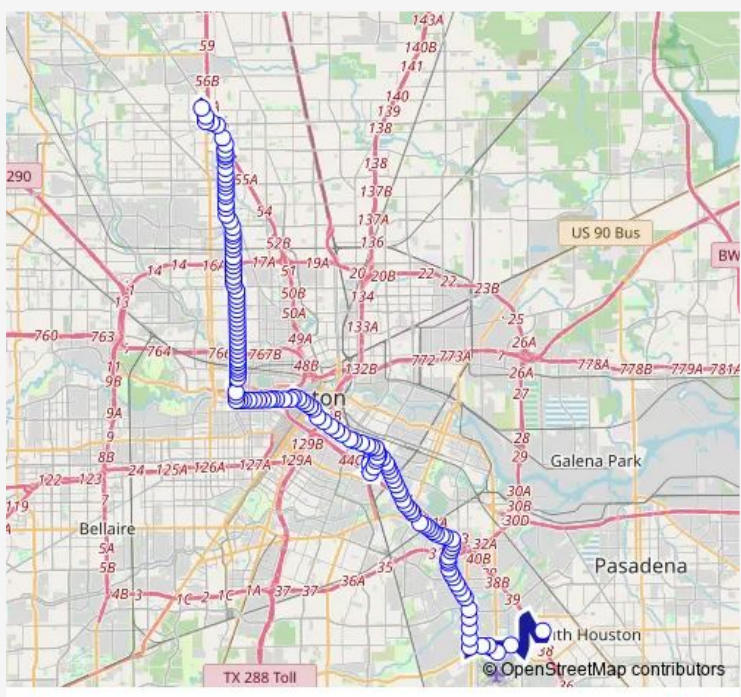

Bus 040 Telephone / Heights

[Go to website](#)

Direction
 Monroe Park & Ride — North Shepherd Park & Ride
 142 stops
[Open route schedule](#)

- Monroe Park & Ride
- Airport Blvd @ Ruthby St
- Hobby Airport
- Airport Blvd @ Rent A Car Rd
- Airport Blvd @ Fuel Farm Rd
- Telephone Rd @ Fauna St
- Telephone Rd @ Morely St
- Telephone Rd @ Drouet St
- Telephone Rd @ Grahamcrest Dr
- Telephone Rd @ Belfort Ave
- Telephone Rd @ Westover St
- Telephone Rd @ Oak Vista St
- Telephone Rd @ Dixie Dr
- Telephone Rd @ Moline St
- Telephone Rd @ Park Place Blvd
- Telephone Rd @ McHenry St
- Telephone Rd @ Winfree Dr
- Telephone Rd @ Fairway Dr
- Telephone Rd @ Briefway St
- Woodridge Dr @ Thurow St
- Woodridge Dr @ S Loop E

Route schedule
 Monroe Park & Ride — North Shepherd Park & Ride

Monday	03:52-23:56
Tuesday	03:52-23:56
Wednesday	03:52-23:56
Thursday	03:52-23:56
Friday	03:52-23:56
Saturday	04:47-23:50
Sunday	04:47-23:50

Route info
 Direction: Monroe Park & Ride
 Stops: 142
 Trip Duration: 1 hour 40 min

040 — Telephone / Heights BusMaps

Woodridge Dr @ Gulfgate Center

Woodridge Dr @ Village Way

Winkler Dr @ Woodridge Dr

Winkler Dr @ Plum Creek Ln