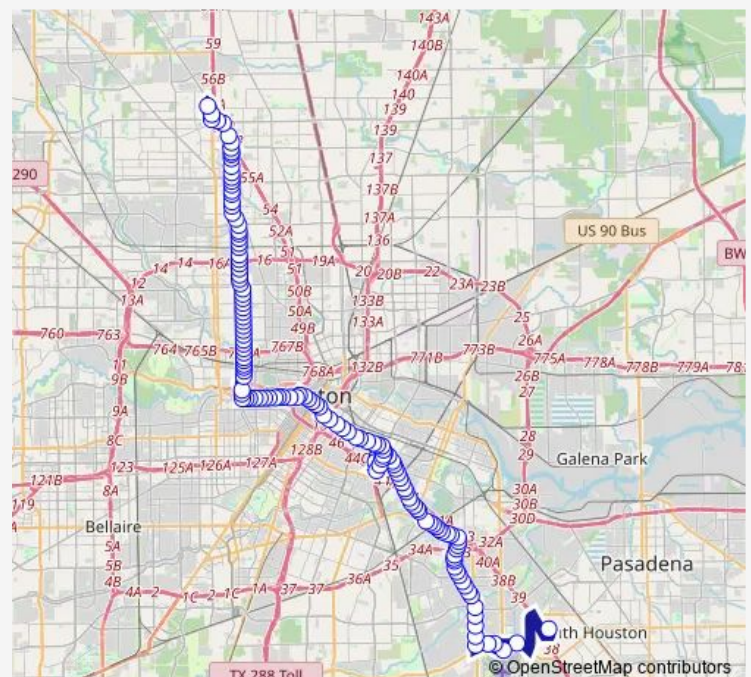

Telephone Rd @ Briefway St

Woodridge Dr @ Thurow St

Woodridge Dr @ S Loop E

Route schedule

Monroe Park & Ride — North Shepherd Park & Ride

Monday 03:53-23:56

Tuesday 03:53-23:56

Wednesday 03:53-23:56

Thursday 03:53-23:56

Friday 03:53-23:56

Saturday 04:48-23:52

Sunday 04:48-23:52

Route info

Direction: Monroe Park & Ride

Stops: 142

Trip Duration: 1 hour 51 min

040 — Telephone / Heights

Woodridge Dr @ Gulfgate Center

Woodridge Dr @ Village Way

Winkler Dr @ Woodridge Dr

Winkler Dr @ Plum Creek Ln

Winkler Dr @ Hasbrook St

Winkler Dr @ Telephone Rd

Telephone Rd @ Pecan St

Telephone Rd @ Broad St

Telephone Rd @ Griggs Rd

Telephone Rd @ Gould St

Telephone Rd @ Beatty St

Telephone Rd @ Maxwell Ln

Telephone Rd @ S Wayside Dr

Telephone Rd @ Oakcliff St

Telephone Rd @ Wilshire St