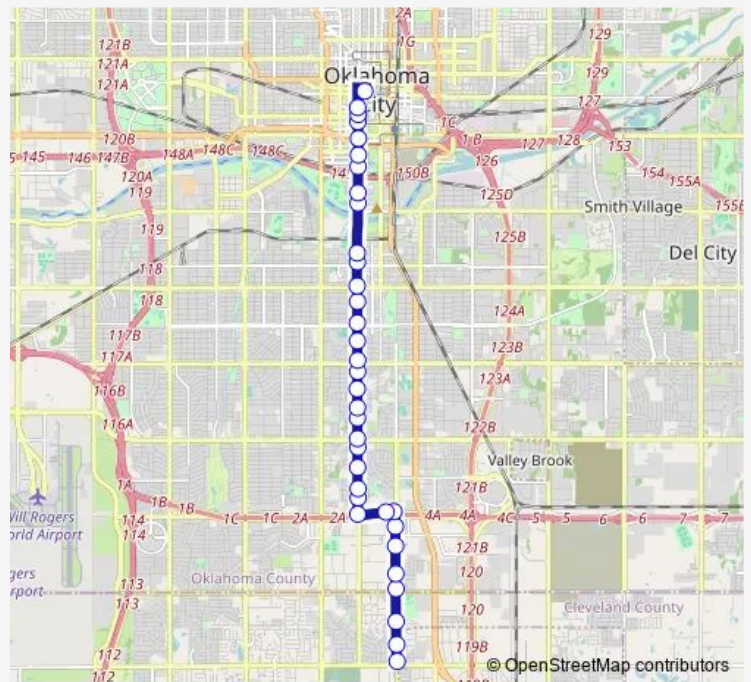

Bus 040 S Walker

[Go to website](#)

Direction
 S Santa FE AVE @ SW 104th St — Transit Center BAY B
 35 stops
[Open route schedule](#)

- S Santa FE AVE @ SW 104th St
- S Santa FE AVE @ NW 32nd St
- S Santa FE Ave@ E Ranchwood Dr
- S Santa FE AVE @ SE 89th St
- S Santa FE AVE @ Pentree Dr
- S Santa FE AVE @ Wholesale Tools
- S Santa FE AVE @ WAL Mart
- SW 74th ST @ S Santa FE Ave
- W I 240 Service RD @ Seminole Ridge Apts
- S Walker AVE @ SW 74th St
- S Walker AVE @ SW 71st St
- S Walker AVE @ SW 69th St
- S Walker AVE @ SW 64th St
- S Walker AVE @ SW 61st Terr
- S Walker AVE @ SW 59th St
- S Walker AVE @ Timberwood Apts
- S Walker AVE @ SW 53rd St
- S Walker AVE @ SW 50th St
- S Walker AVE @ SW 46th St
- S Walker AVE @ SW 44th St
- S Walker AVE @ SW 40th St

Route schedule

S Santa FE AVE @ SW 104th St — Transit Center BAY B

Monday	06:18-19:18
Tuesday	06:18-19:18
Wednesday	06:18-19:18
Thursday	06:18-19:18
Friday	06:18-19:18
Saturday	07:03-18:03
Sunday	07:03-18:03

Route info

Direction: S Santa FE AVE @ SW 104th St

Stops: 35

Trip Duration: 0 hour 27 min

040 — S Walker

S Walker AVE @ Grand Blvd

S Walker AVE @ SW 32nd St

S Walker AVE @ SW 29th St

Walker AVE @ Main St

N Walker AVE @ Couch Dr

Transit Center BAY B

Direction

Transit Center BAY B — S Santa FE AVE @ SW 104th St

41 stops

[Open route schedule](#)

Transit Center BAY B