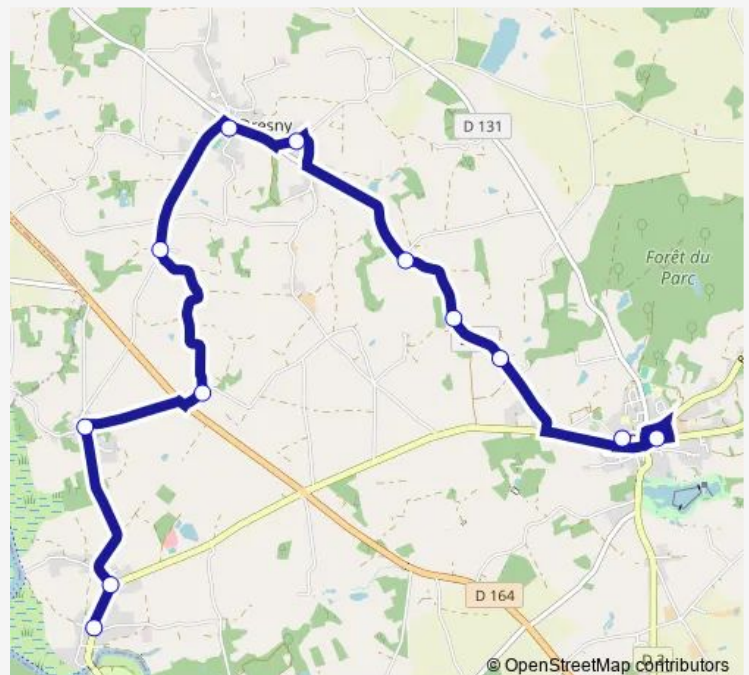

### Direction

St-Clair — Ecole Publique

12 stops

[Open route schedule](#)

St-Clair

Croix Jarnoux 3

Le Guignoux

Beaumont (carf)

La Joubrais - Haut Gué

Dresny Bourg

La Touche (primaire)

La Guiguenais

Mare Gouret

Hamonais Baronnerie

Ecole Notre-Dame

Ecole Publique

### Route schedule

St-Clair — Ecole Publique

Monday 08:10

Tuesday 08:10

Wednesday 08:10

Thursday 08:10

Friday 08:10

Saturday —

### Route info

Direction: St-Clair

Stops: 12

Trip Duration: 0 hour 35 min