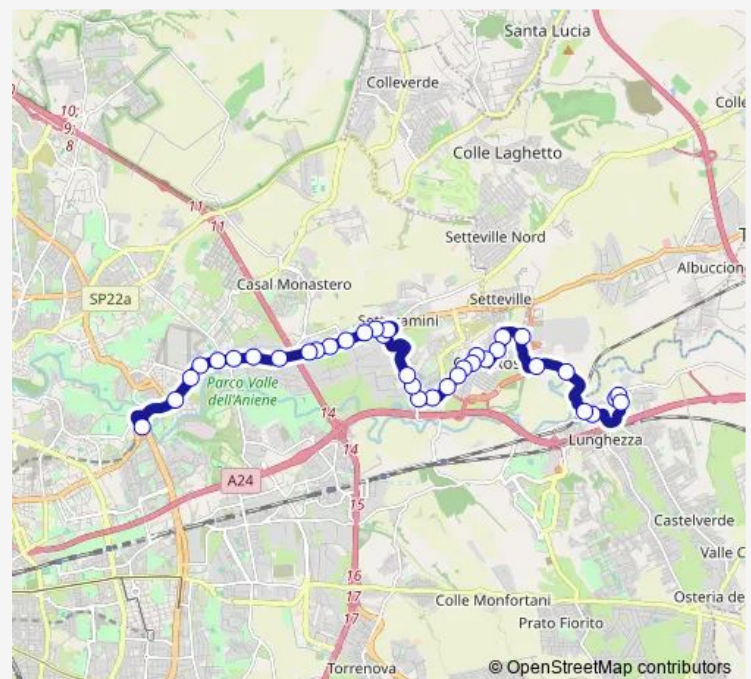

SALONE/PIGLIO

Salone/Roccasecca

Salone/Cossinia

Route schedule

Galesi — Ponte Mammolo (MB)

Monday 05:00-24:00

Tuesday 05:00-24:00

Wednesday 05:00-24:00

Thursday 05:00-24:00

Friday 05:00-24:00

Saturday 05:00-24:00

Sunday —

Route info

Direction: Galesi

Stops: 36

Trip Duration: 1 hour 1 min

040

BusMaps

TIBURTINA/COLLI SUL VELINO

Tiburtina/Salone

TIBURTINA/MOROLO

Tiburtina/Casale Bonanni

Tiburtina/Sambuci

Tiburtina/ZOE Fontana