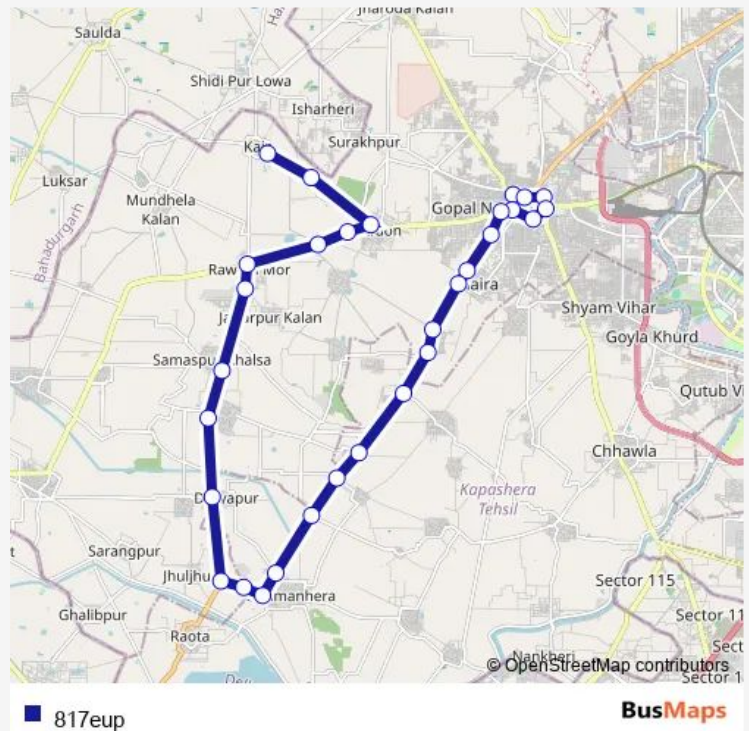

### Direction

Najafgarh Terminal — Kair Village

30 stops

[Open route schedule](#)

Najafgarh Terminal

Jharoda Crossing

Health Centre

Najafgarh Delhi Gate

Dariyapur Village / Malikpur Crossing

### Route schedule

Najafgarh Terminal — Kair Village

Monday 05:08-20:15

Tuesday 05:08-20:15

Wednesday 05:08-20:15

Thursday 05:08-20:15

Friday 05:08-20:15

Saturday 05:08-20:15

### Route info

Direction: Najafgarh Terminal

Stops: 30

Trip Duration: 1 hour 46 min

Ujwa Gaon

Samaspur Khalsa

Jaffarpur Rtrm Hospital

Rawta Crossing