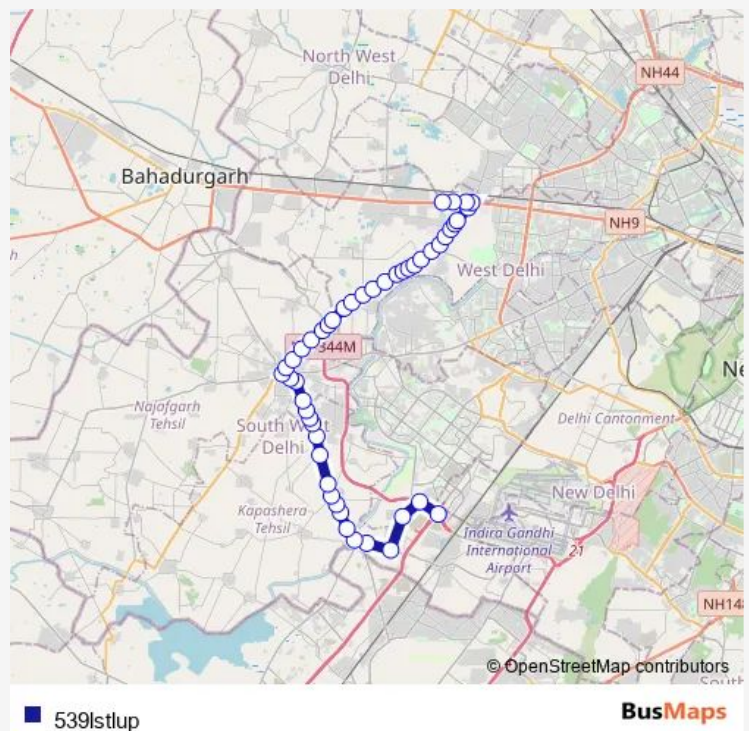

Police Station Najafgarh

Najafgarh Dhansa More

Jharoda Crossing

Route schedule

Dwarka Sec 22 Cluster Depot — Qamruddin Nagar Terminal

Monday 04:45-17:26

Tuesday 04:45-17:26

Wednesday 04:45-17:26

Thursday 04:45-17:26

Friday 04:45-17:26

Saturday 04:45-17:26

Sunday 04:45-17:26

Route info

Direction: Dwarka Sec 22 Cluster Depot

Stops: 48

Trip Duration: 1 hour 47 min

■ 539Istlup

BusMaps

Dichau Chowk

Udaseen Ashram

Nirmal Vihar

Dichau Kalan Depot

Jai Vihar

Airforce Station (Banicamp)