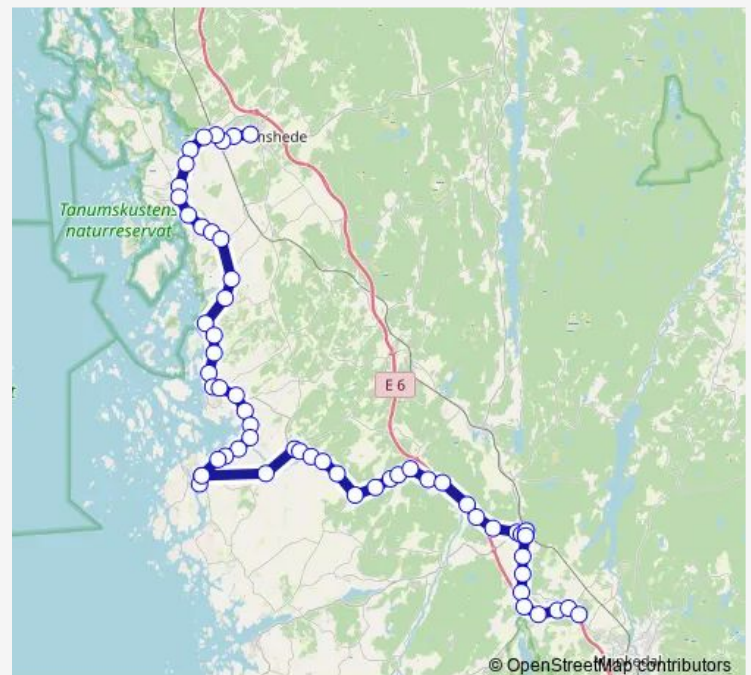

Friday —

Saturday —

Sunday —

Route info

Direction: Hamburgsund Centrum

Stops: 20

Trip Duration: 0 hour 43 min

■ 875

BusMaps

Direction

Dingle station — Tanumshede centrum

44 stops

[Open route schedule](#)

Dingle station

Dingle Postgatan

Dingle Nedre