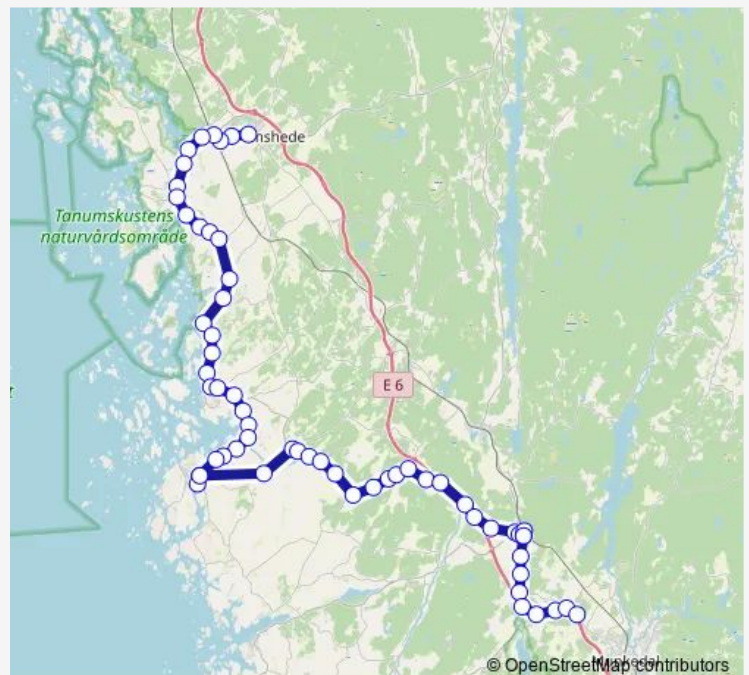

Bus 875

[Go to website](#)

Direction

Hamburgsund Centrum — Dingle Nedre

20 stops

[Open route schedule](#)

Hamburgsund Centrum

Myren

Stora Jore

Kville by

Kville kyrka

Sandliden

Allestorp

Nytorp

Sjöröd

Sjörödsskogen

Bodeland

Branneby

Humlekärr

Fåglekärr

Österöd

Klåvene

Staxäng

Stockebro

Utvecklingscentrum

Dingle Nedre

Route schedule

Hamburgsund Centrum — Dingle Nedre

Monday 14:45-15:50

Tuesday 14:45-15:50

Wednesday —

Thursday 14:45

Friday —

Saturday —

Sunday —

Route info

Direction: Hamburgsund Centrum

Stops: 20

Trip Duration: 0 hour 43 min

■ 875

BusMaps