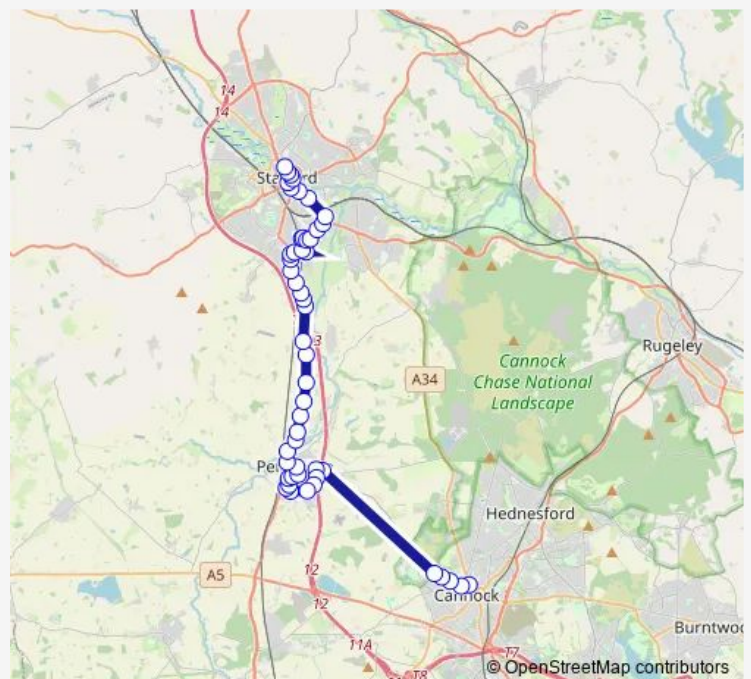

### Route schedule

Gaol Square — White Hart PH

Monday 19:05-22:35

Tuesday 19:05-22:35

Wednesday 19:05-22:35

Thursday 19:05-22:35

Friday 19:05-22:35

Saturday 19:05-22:35

### Route info

Direction: Gaol Square

Stops: 31

Trip Duration: 0 hour 28 min

■ 875 — Stafford - Penkridge - Cannock

Garage

School Lane

Dunston Hall