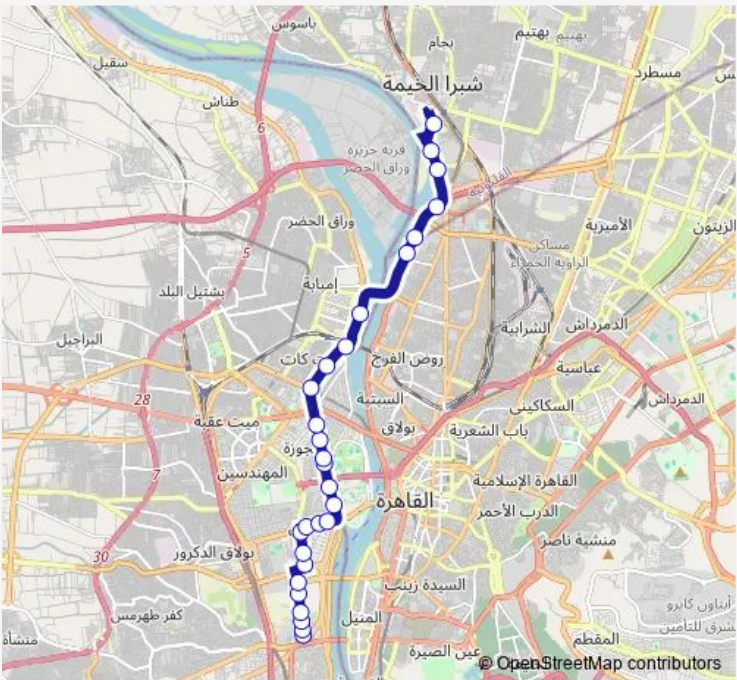

Bus CTA 1160 Giza Square Station - Moassasa Station

[Go to website](#)

**Direction**  
 Giza Square — Shubra Al Khaima City Authority  
 28 stops  
[Open route schedule](#)

- Giza Square
- Giza Bridge Exit to Cairo University
- Faculty of Agriculture (Cairo University)
- Agricultural Research Center - Cairo University
- Faculty of Engineering (Cairo University)
- Cairo University Main Gate
- Czech Republic Embassy (Dokki)
- Simsima (Dokki)
- Dokki
- Dokki Metro
- Ali Abdel Halim St. & Tahrir St.
- Faisal Islamic Bank (Tahrir St.)
- Judges Club (Al Dokki)
- Agouza Corniche
- Police Hospital (Agouza)
- Agouza Police Hospital
- Al Agouza Hospital
- Al Baloun Theatre (Al Agouza)
- Kit Kat Square
- Kit Kat District
- Imbaba Police Station

Route schedule  
 Giza Square — Shubra Al Khaima City Authority

Monday	10:00
Tuesday	10:00
Wednesday	10:00
Thursday	10:00
Friday	10:00
Saturday	10:00
Sunday	10:00

Route info  
 Direction: Giza Square  
 Stops: 28  
 Trip Duration: 0 hour 49 min

## Route schedule

Shubra Al Kheima Power Plant — Giza Square

Monday 10:00

Tuesday 10:00

Wednesday 10:00

Thursday 10:00

Friday 10:00

Saturday 10:00

## Route info

Direction: Shubra Al Kheima Power Plant

Stops: 21

Trip Duration: 0 hour 40 min

CTA 1160 Bus time schedules and route maps are available in an offline PDF at [busmaps.com](https://busmaps.com). Use the [busmaps.com](https://busmaps.com) website to see live bus times, train schedule or subway schedule, and step-by-step directions for all public transit in Cairo