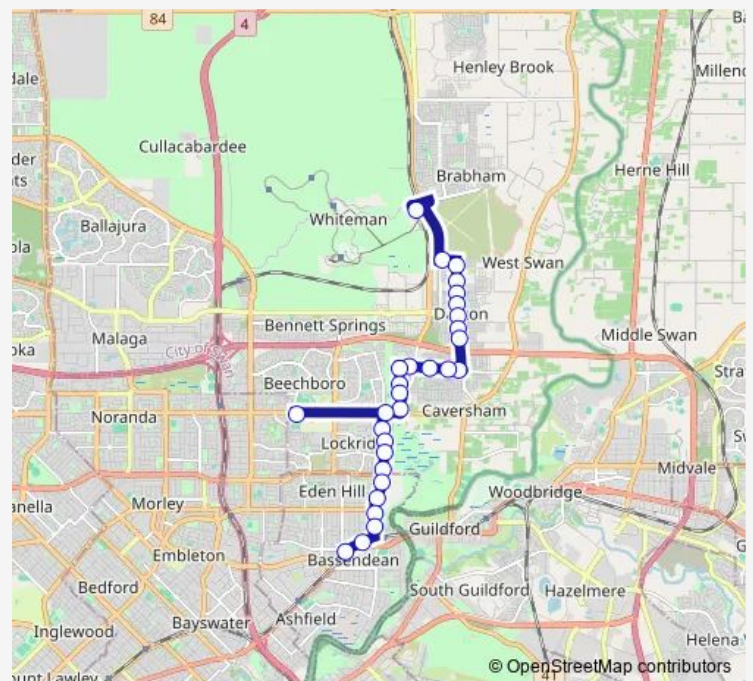

Arthur St After St Leonards Bvd

Arthur St After Chinook Dr

Arthur St Before Cranleigh St

Arthur St Before Platinum Rd

Arthur St Before Harrow St

Harrow St Before Isoodon St

Whiteman Park Stn Stand 2

Route schedule

Route info

Direction: School Access Rd Kiara College

Stops: 19

Trip Duration: 0 hour 26 min

Direction

Whiteman Park Stn Stand 8 — Bassendean Stn Stand 4

29 stops

[Open route schedule](#)

Whiteman Park Stn Stand 8

Harrow St After Isoodon St

Arthur St After Harrow St

Arthur St After Platinum Rd

Arthur St After Cranleigh St

Arthur St After Olivina Pwy

Arthur St After Dayton Blvd

Arthur St After Floribunda Gate

Saturday 06:59-20:00

Sunday 07:59-19:59

Route info

Direction: Whiteman Park Stn Stand 8

Stops: 29

Trip Duration: 0 hour 38 min

Lord St After Walter Rd East

Lord St After Eighth Av