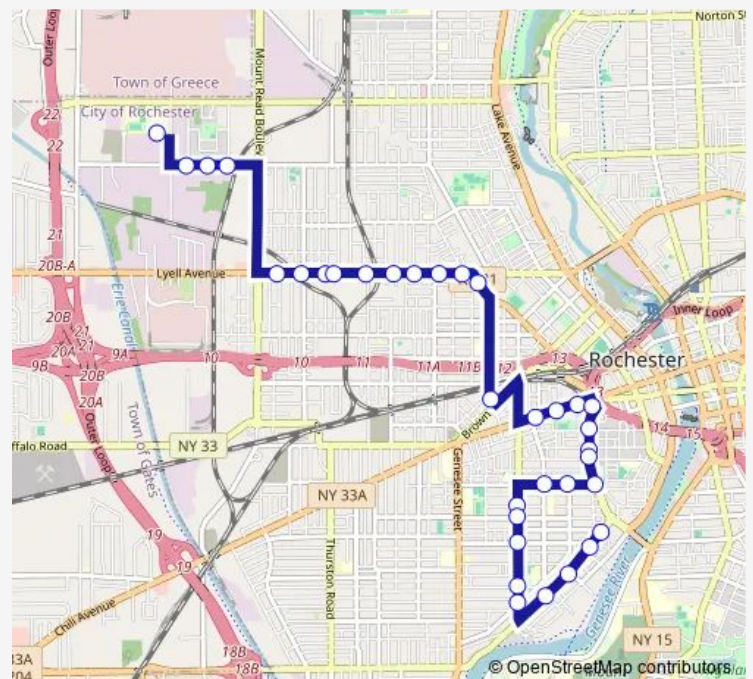

Thursday 14:40

Friday 11:10-14:40

Saturday —

Sunday —

Route info

Direction: Edison Tech High School

Stops: 34

Trip Duration: 0 hour 33 min

Jefferson & Magnolia

Jefferson & Seward

Plymouth & Magnolia

Plymouth & Flint

Plymouth & Ethel

Plymouth & Edith

Direction

Plymouth & Bartlett — Edison Tech High School

33 stops

[Open route schedule](#)

Plymouth & Bartlett

Plymouth & Columbia

Plymouth & Flint

Plymouth & Magnolia

Plymouth & Jefferson

Jefferson & Seward

Thursday 06:39

Friday 06:39

Saturday —

Sunday —

Route info

Direction: Plymouth & Bartlett

Stops: 33

Trip Duration: 0 hour 36 min