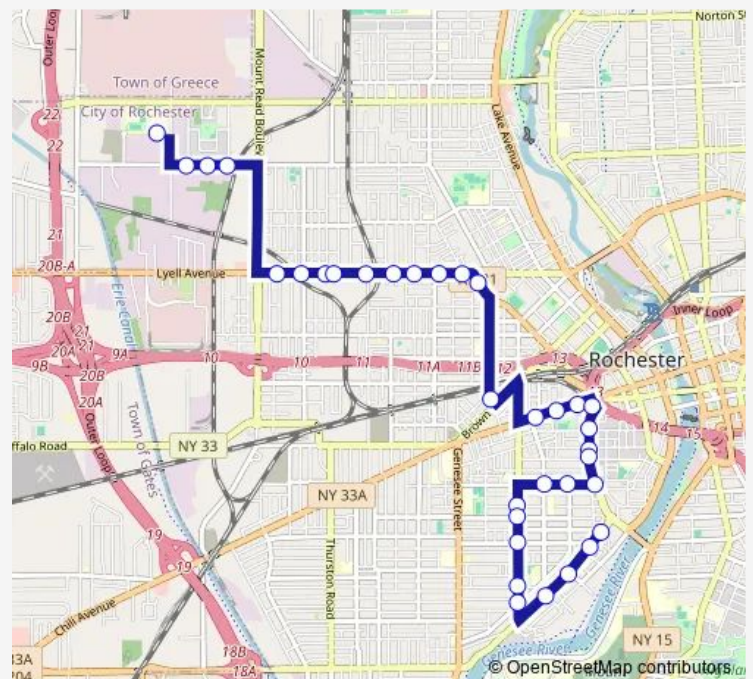

Thursday 14:40

Friday 11:10-14:40

Saturday —

Sunday —

Route info

Direction: Edison Tech High School

Stops: 34

Trip Duration: 0 hour 33 min

Jefferson & Magnolia

Jefferson & Seward

Plymouth & Magnolia

Plymouth & Flint

Plymouth & Ethel

Plymouth & Edith

Direction

Plymouth & Bartlett — Edison Tech High School

33 stops

[Open route schedule](#)

Plymouth & Bartlett

Plymouth & Columbia

Plymouth & Flint

Plymouth & Magnolia

Plymouth & Jefferson

Jefferson & Seward

Thursday 06:39

Friday 06:39

Saturday —

Sunday —

Route info

Direction: Plymouth & Bartlett

Stops: 33

Trip Duration: 0 hour 36 min