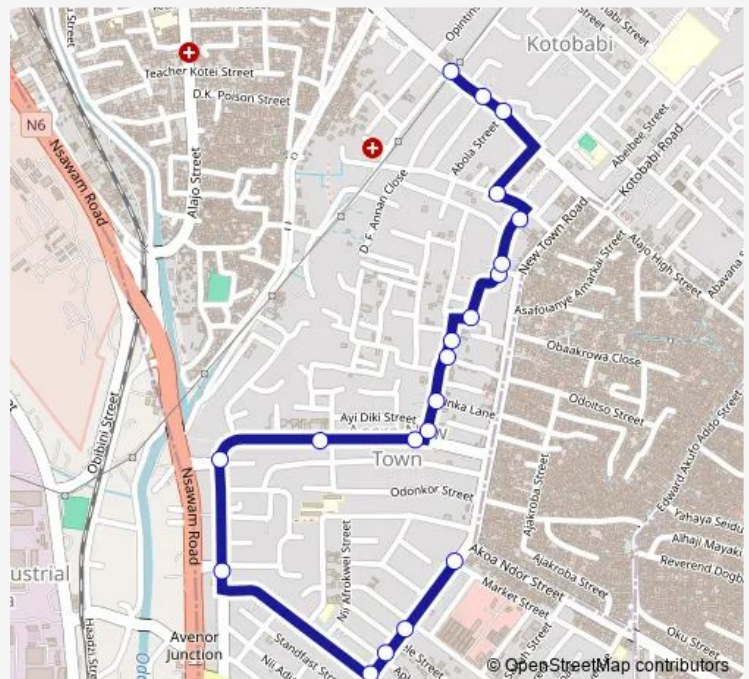

37

Bakery

Newtown

Five five

Jehova junction

School Junction

Prempeh

Kotobabi Market junction

Social

Kotobabi Down (Polo Park)

Route schedule

Mallam Atta — Kotobabi Down (Polo Park)

Monday	06:00
Tuesday	06:00
Wednesday	06:00
Thursday	06:00
Friday	06:00
Saturday	06:00
Sunday	06:00

Route info

Direction: Mallam Atta

Stops: 20

Trip Duration: 0 hour 38 min

357 — Mallam Attah ↔ Kotobabi Down/Polo park

Direction

Kotobabi Down (Polo Park) — Mallam Atta

19 stops

[Open route schedule](#)

Kotobabi Down (Polo Park)

Friday 06:00

Saturday 06:00

Sunday 06:00

Route info

Direction: Kotobabi Down (Polo Park)

Stops: 19

Trip Duration: 0 hour 25 min

357 Bus time schedules and route maps are available in an offline PDF at busmaps.com. Use the busmaps.com website to see live bus times, train schedule or subway schedule, and step-by-step directions for all public transit in Accra