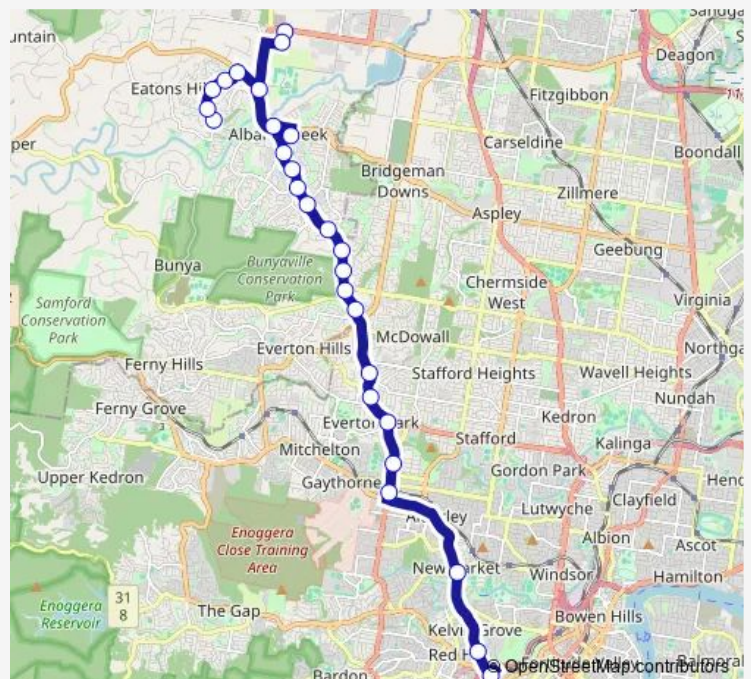

Albany Creek Rd at Hylacola

**Route schedule**

Queen Street Stop 59 near Creek St — Brendale St near Gowrie St

Monday 14:55-18:00

Tuesday 14:55-18:00

Wednesday 14:55-18:00

Thursday 14:55-18:00

Friday 14:55-18:00

Saturday —

Sunday —

**Route info**

Direction: Queen Street Stop 59 near Creek St

Stops: 35

Trip Duration: 1 hour 2 min

357 — Brendale - City Express

Wruck Cr at Albany Village

South Pine Rd at Hylacola

South Pine Rd at Bunya Park

Queen Elizabeth Dr at Eatons Hill

Queen Elizabeth Dr at Hero Street

Queen Elizabeth Dr at Corso Street

Queen Elizabeth Dr at Saraband Dr

Queen Elizabeth Dr at Eatonvale

Queen Elizabeth Dr at Saraband Dr

Queen Elizabeth Dr at Corso Street

Queen Elizabeth Dr at Hero

Eatons Hill at Queen Elizabeth Drive

Brendale St at Doonside Pde

Brendale St near Gowrie St