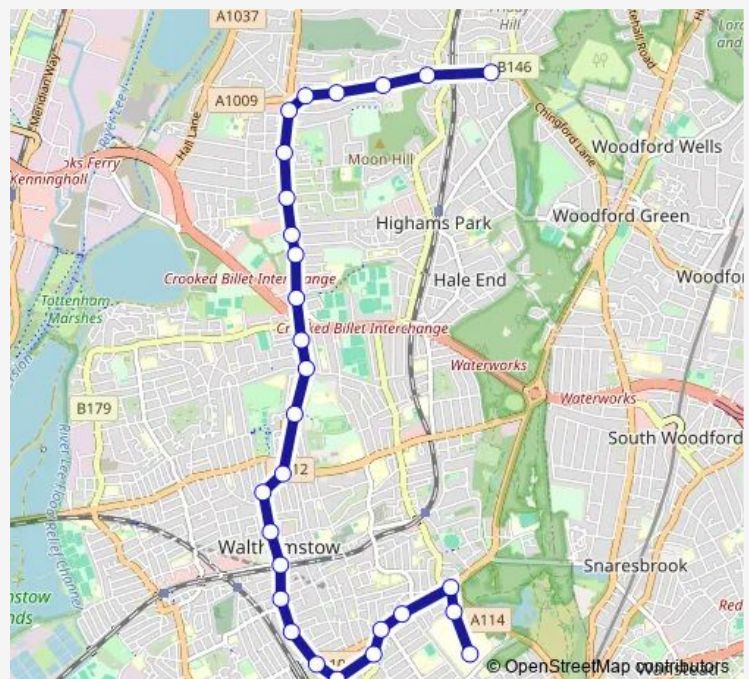

### Route schedule

Chingdale Road — Whipps Cross Bus Stand

Monday	00:10-23:40
Tuesday	00:10-23:40
Wednesday	00:10-23:40
Thursday	00:10-23:40
Friday	00:10-23:40
Saturday	00:10-23:40
Sunday	—

### Route info

Direction: Chingdale Road

Stops: 30

Trip Duration: 0 hour 37 min

357 — Chingford Hatch - Chingford Mount - Walthamstow - Bakers Arms - Whipps Cross

Grosvenor Park Road

Grove Road Walthamstow

Bakers Avenue

## Direction

Whipps Cross Hospital / A & E — Hatch Lane

28 stops

[Open route schedule](#)

Whipps Cross Hospital / A & E

Whipps Cross Hospital / Main Entrance

Whipps Cross Bus Stand

Peterborough Rd /Lea Bridge Rd

## Route info

Direction: Whipps Cross Hospital / A & E

Stops: 28

Trip Duration: 0 hour 23 min

Grove Road (E4)

Mapleton Road (E4)

Hatch Lane