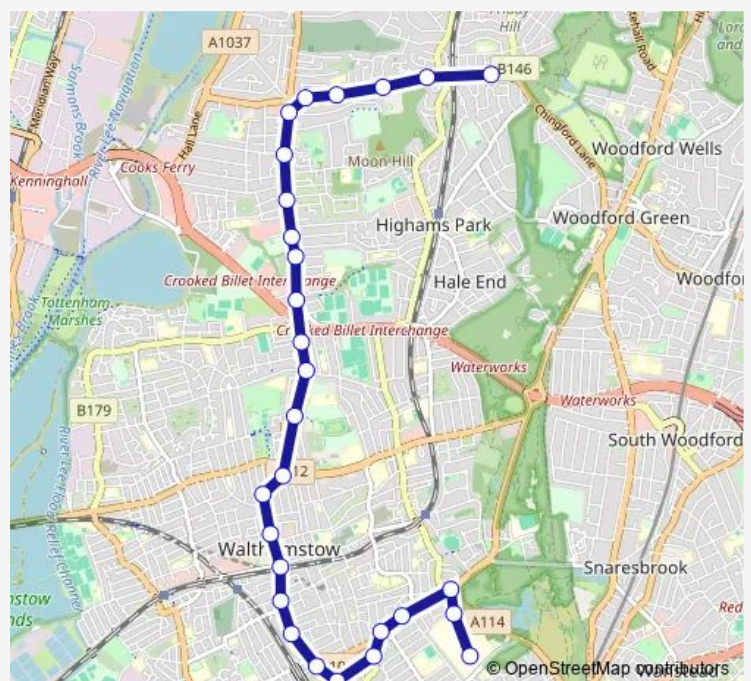

### Route schedule

Chingdale Road — Whipps Cross Bus Stand

Monday 00:10-23:40

Tuesday 00:10-23:40

Wednesday 00:10-23:40

Thursday 00:10-23:40

Friday 00:10-23:40

Saturday 00:10-23:40

### Route info

Direction: Chingdale Road

Stops: 30

Trip Duration: 0 hour 37 min

357 — Chingford Hatch - Chingford Mount - Walthamstow - Bakers Arms - Whipps Cross

Grosvenor Park Road

Grove Road Walthamstow

Bakers Avenue

## Direction

Whipps Cross Hospital / A & E — Hatch Lane

28 stops

[Open route schedule](#)

Whipps Cross Hospital / A & E

Whipps Cross Hospital / Main Entrance

Whipps Cross Bus Stand

Peterborough Rd /Lea Bridge Rd

## Route info

Direction: Whipps Cross Hospital / A & E

Stops: 28

Trip Duration: 0 hour 27 min

Grove Road (E4)

Mapleton Road (E4)

Hatch Lane