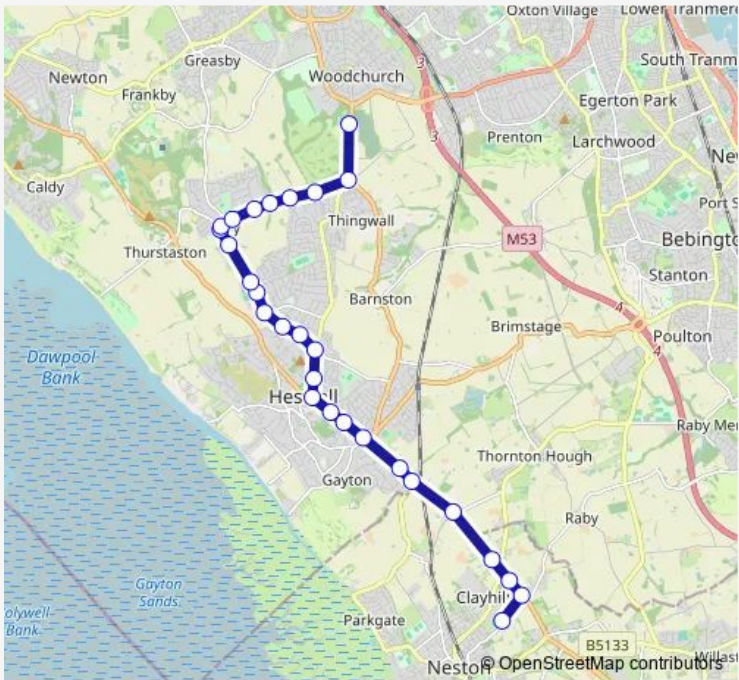

Bus 357 Arrowe Park Road / Landican Cemetery - Cemetery

[Go to website](#)

**Direction**  
 High School — Landican Cemetery  
 28 stops  
[Open route schedule](#)

- High School
- Raby Park Road
- Liverpool Road
- Five Lane Ends
- The Runnell
- Boathouse Lane
- Queensway
- Well Lane
- Hillside Road
- Beacon Lane
- Heswall Bus Station
- Tower Road South
- Grange Road
- Quarry Road East
- Belldene Grove
- Kylemore Drive
- Fishers Lane
- Bridgenorth Road
- Backford Road
- Thingwall Road
- Thurstaston Road

Route schedule  
 High School — Landican Cemetery

Monday	15:10
Tuesday	15:10
Wednesday	15:10
Thursday	15:10
Friday	15:10
Saturday	—
Sunday	—

Route info  
 Direction: High School  
 Stops: 28  
 Trip Duration: 0 hour 20 min

**Direction**

Landican Cemetery — Cemetery

27 stops

[Open route schedule](#)

Landican Cemetery

Barnston Road

Heywood Boulevard

Whaley Lane

## Route info

Direction: Landican Cemetery

Stops: 27

Trip Duration: 0 hour 20 min

Five Lane Ends

Cemetery

357 Bus time schedules and route maps are available in an offline PDF at [busmaps.com](https://busmaps.com). Use the [busmaps.com](https://busmaps.com) website to see live bus times, train schedule or subway schedule, and step-by-step directions for all public transit in Wallasey