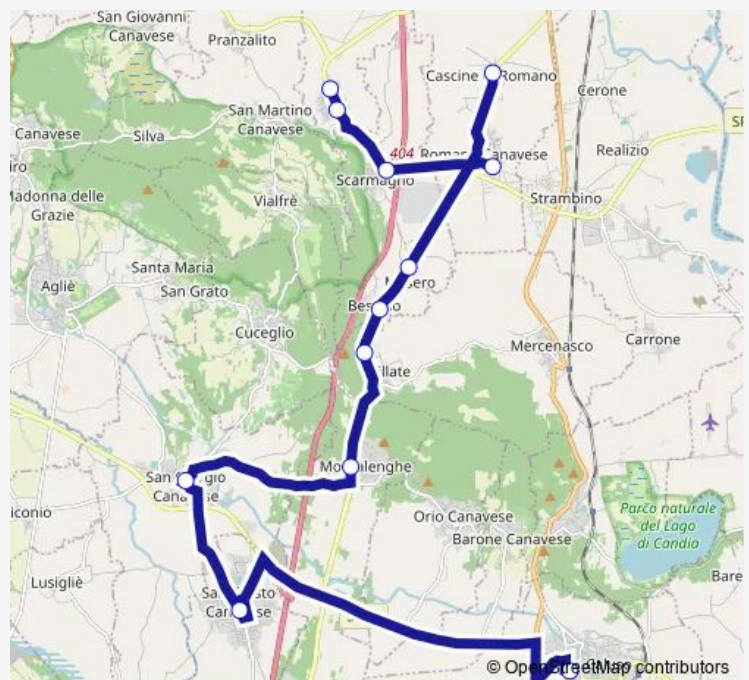

## Bus 357 Perosa-Caluso

[Go to website](#)

CASCINE ROMANO

ROMANO CANAVESE - CORSO MARCONI, 40

MASERO

BESSOLO

MERCENASCO - VILLATE

MONTALENGHE - CORSO MEINARDI ANGOLO VIA IVREA - VIA ROMA

SAN GIORGIO CANAVESE

SAN GIUSTO - PIAZZA PESO

### Route schedule

PEROSA CANAVESE - VIA PERRONE ANGOLO VIA ISONZO — CALUSO - LICEO - VIA MONTELLO

Monday 07:00-14:11

Tuesday 07:00-14:11

Wednesday 07:00-14:11

Thursday 07:00-14:11

Friday 07:00-14:11

Saturday —

### Route info

Direction: PEROSA CANAVESE - VIA PERRONE ANGOLO VIA ISONZO

Stops: 12

Trip Duration: 0 hour 45 min

357 Bus time schedules and route maps are available in an offline PDF at [busmaps.com](https://busmaps.com). Use the [busmaps.com](https://busmaps.com) website to see live bus times, train schedule or subway schedule, and step-by-step directions for all public transit in Perosa Canavese