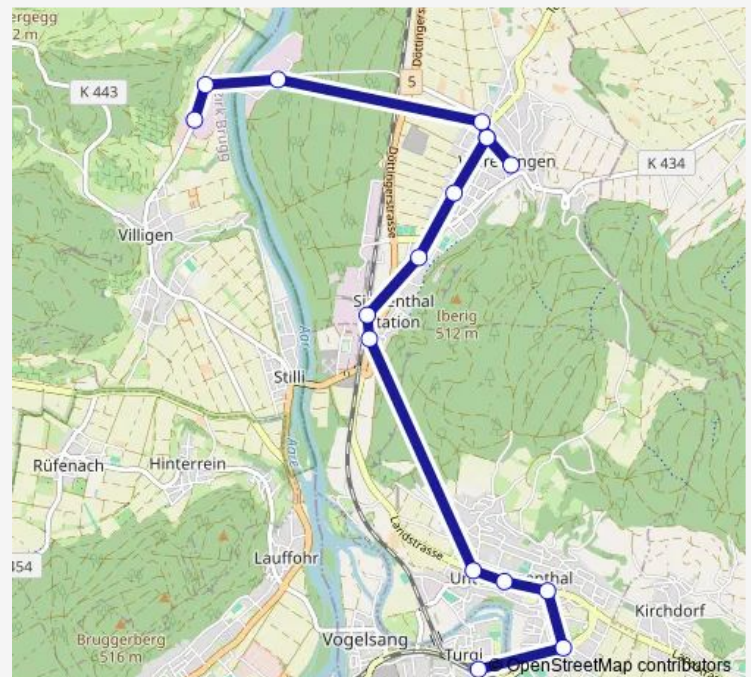

Wednesday 06:22

Thursday 06:22

Friday 06:22

Saturday —

Sunday —

Route info

Direction: Turgi, Bahnhof

Stops: 16

Trip Duration: 0 hour 25 min

Direction

Turgi, Bahnhof — Villigen, Park Innovaare

16 stops

[Open route schedule](#)

Turgi, Bahnhof

Untersiggenthal, Hölzli

Untersiggenthal, Spiracher

Tuesday 06:52-18:52

Wednesday 06:52-18:52

Thursday 06:52-18:52

Friday 06:52-18:52

Saturday —

Sunday —

Route info

Direction: Turgi, Bahnhof

Monday 07:07-18:37

Tuesday 07:07-18:37

Wednesday 07:07-18:37

Thursday 07:07-18:37

Friday 07:07-18:37

Saturday —

Sunday —

Route info