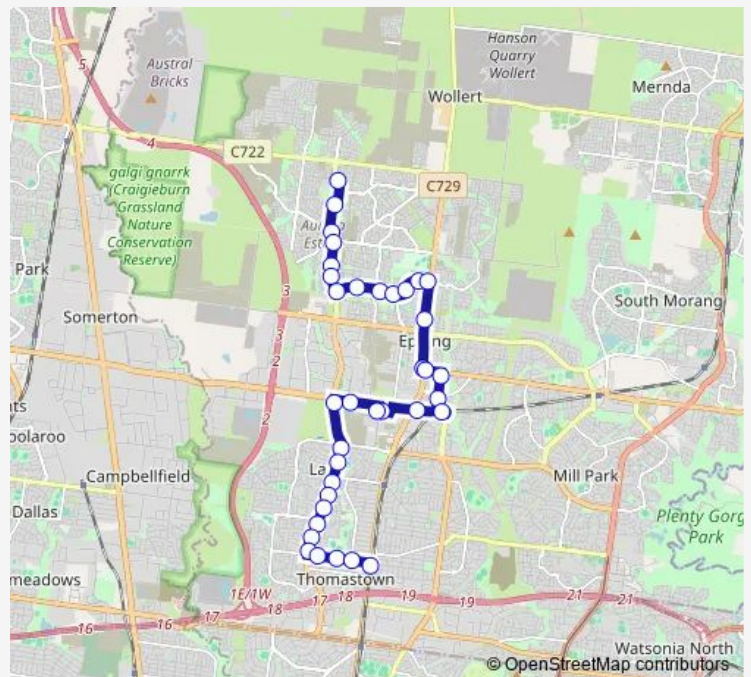

High St/Cooper St (Epping)

Epping Plaza SC/Cooper St (Epping)

**Route schedule**

Edgars Creek Secondary College/Edgars Rd (Wollert) — Thomastown Station/High St (Thomastown)

Monday 05:10-21:28

Tuesday 05:10-21:28

Wednesday 05:10-21:28

Thursday 05:10-21:28

Friday 05:10-02:05<sup>+1</sup>

Saturday 03:02-02:05<sup>+1</sup>

Sunday 03:02-20:45

**Route info**

Direction: Edgars Creek Secondary College/Edgars Rd (Wollert)

Stops: 36

Trip Duration: 0 hour 48 min

357 — Wollert West - Thomastown Station

Northern Hospital/Cooper St (Epping)

Yale Dr/Cooper St (Epping)

Cooper St/Edgars Rd (Epping)

Deveny Rd/Edgars Rd (Epping)

Elizabeth Dr/Edgars Rd (Lalor)

## Route info

Direction: Thomastown Station/High St (Thomastown)

Stops: 35

Trip Duration: 0 hour 48 min

Dunolly St/Lyndarum Dr (Epping)

Great Brome Ave/Lyndarum Dr (Epping)

Abercrombie Gr/Lyndarum Dr (Epping)