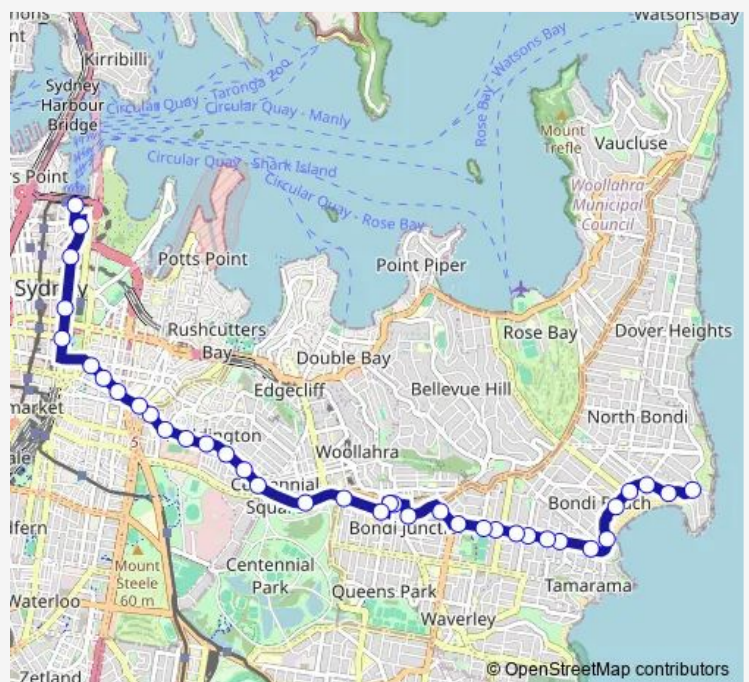

### Route schedule

Circular Quay, Alfred St, Stand B — Campbell Pde Terminus

Monday	03:00-02:30 <sup>+1</sup>
Tuesday	03:00-02:30 <sup>+1</sup>
Wednesday	03:00-02:29 <sup>+1</sup>
Thursday	03:01-02:29 <sup>+1</sup>
Friday	03:01-02:45 <sup>+1</sup>
Saturday	03:01-02:45 <sup>+1</sup>
Sunday	03:00-02:30 <sup>+1</sup>

### Route info

Direction: Circular Quay, Alfred St, Stand B

Stops: 35

Trip Duration: 0 hour 29 min

Westfield Bondi Junction, Oxford St, Stand B

Bondi Rd Opp Fingleton Reserve

Bondi Rd Opp Waverley Council Chambers