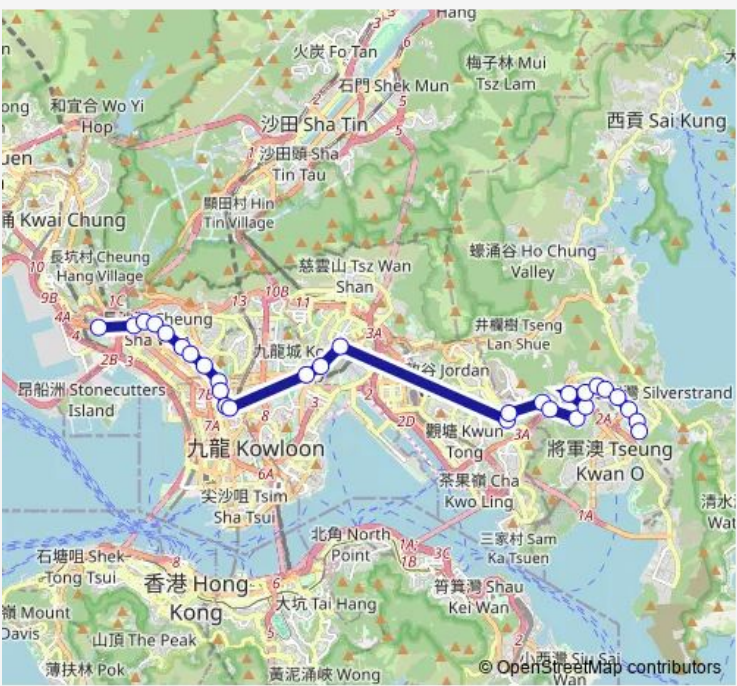

Route schedule

[Kmb+Ctb] MEI FOO BUS Terminus/
Mei Foo[[Kmb] MEI FOO BUS Terminus — [Ctb] YUK Ming Court, Ngan O Road[[Kmb+Ctb] Ngan O Road/
Yuk Ming Court, Ngan O Road[[Kmb] Ngan O Road

Monday	00:35-01:35
Tuesday	00:35-01:35
Wednesday	00:35-01:35
Thursday	00:35-01:35
Friday	00:35-01:35
Saturday	00:35-01:35
Sunday	00:35-01:35

Route info

Direction: [Kmb+Ctb] MEI FOO BUS Terminus/
Mei Foo[[Kmb] MEI FOO BUS Terminus

Stops: 29

Trip Duration: 1 hour 0 min

[Ctb] Argyle Street Playground, Argyle Street[[Kmb] Argyle Street Playground

[Ctb] Regal Oriental Hotel, Prince Edward Road East[[Kmb+Ctb] Kowloon City BBI - Regal Oriental Hotel/
Regal Oriental Hotel, Prince Edward Road East[[Kmb] Kowloon City BBI - Regal Oriental Hotel

[Ctb] THE Latitude, Prince Edward Road East[[Kmb+Ctb] THE Latitude/
The Latitude, Prince Edward Road East[[Kmb] THE Latitude

[Kmb+Ctb] SAU FAI House/
Sau FAI House SAU MAU Ping Estate, SAU MAU Ping Road[[Kmb] SAU FAI House