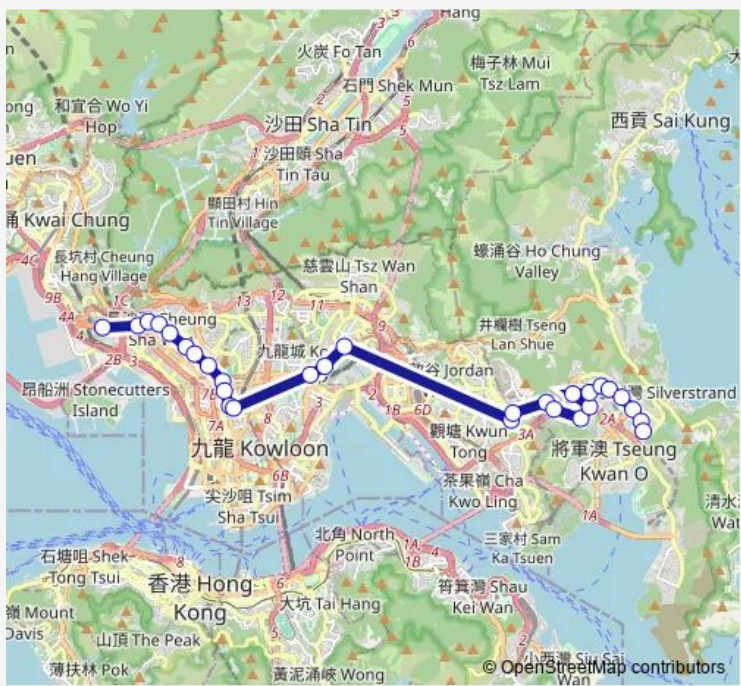

29 stops

[Open route schedule](#)

- [Kmb+Ctb] MEI FOO BUS Terminus/
Mei Foo[[Kmb] MEI FOO BUS Terminus
- [Ctb] LAI CHI KOK Station, Cheung SHA WAN Road[[Kmb+Ctb] LAI CHI KOK Station/
Lai CHI KOK Station, Cheung SHA WAN Road[[Kmb] LAI CHI KOK Station
- [Ctb] Kwong Cheung Street, Cheung SHA WAN Road[[Kmb] Kwong Cheung Street Cheung SHA Wan
- [Kmb] Hing WAH Street Cheung SHA Wan
- [Ctb] Cheung SHA WAN Station, Cheung SHA WAN Road[[Kmb] UN Chau Estate
- [Ctb] YEE KOK Court, Cheung SHA WAN Road[[Kmb] KIU Kiang Street Sham Shui Po
- [Ctb] YEN Chow Street, Cheung SHA WAN Road[[Kmb] YEN Chow Street Sham Shui Po
- [Ctb] Wong Chuk Street, Cheung SHA WAN Road[[Kmb] Wong Chuk Street Sham Shui Po
- [Ctb] Prince Edward Station, Nathan Road[[Kmb+Ctb] Prince Edward Station/
Prince Edward Station, Nathan Road[[Kmb] Prince Edward Station
- [Ctb] Allied Plaza, Nathan Road[[Kmb+Ctb] Nullah Road Mong KOK/
Allied Plaza, Nathan Road[[Kmb] Nullah Road Mong Kok
- [Ctb] Argyle Centre, SAI Yeung Choi Street South[[Kmb] SAI Yeung Choi Street South
- [Ctb] Sincere Podium, Argyle Street[[Kmb] Mong KOK Station

Route schedule

[Kmb+Ctb] MEI FOO BUS Terminus/
Mei Foo[[Kmb] MEI FOO BUS Terminus — [Ctb] YUK Ming Court, Ngan O Road[[Kmb+Ctb] YUK Ming Court, Ngan O Road/
Yuk Ming Court[[Kmb] YUK Ming Court

Monday	00:35-01:35
Tuesday	00:35-01:35
Wednesday	00:35-01:35
Thursday	00:35-01:35
Friday	00:35-01:35
Saturday	00:35-01:35
Sunday	00:35-01:35

Route info

Direction: [Kmb+Ctb] MEI FOO BUS Terminus/
Mei Foo[[Kmb] MEI FOO BUS Terminus

Stops: 29

Trip Duration: 0 hour 58 min

[Ctb] Argyle Street Playground, Argyle Street[[Kmb] Argyle Street Playground