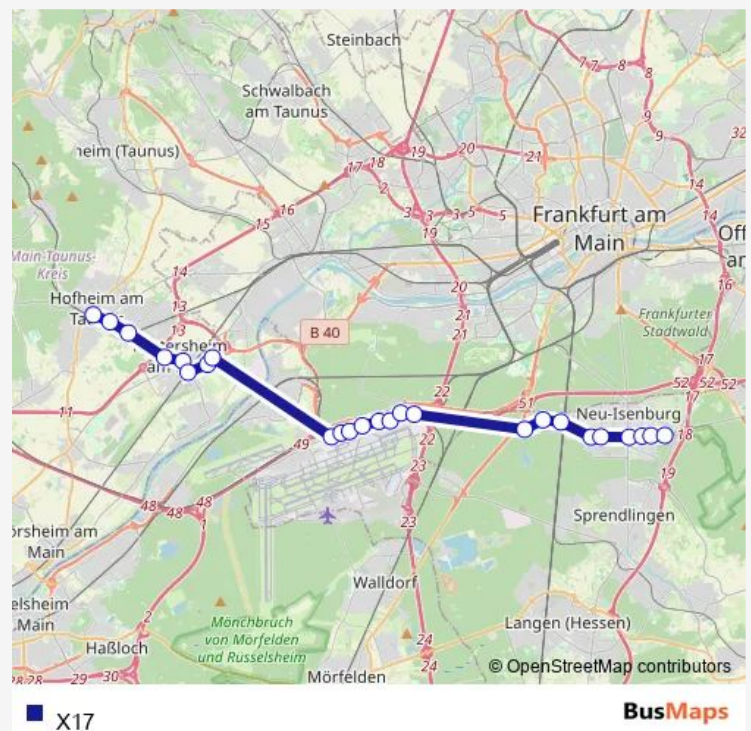

Frankfurt (Main) Lufthansa Aviation Center

Hattersheim (Main) Danziger Straße

Hattersheim (Main) Südring Mitte

Hattersheim (Main) Bahnhof Süd

Hattersheim (Main) Hessendamm

Route schedule

Neu-Isenburg Martin-Behaim-Straße — Hofheim am Taunus Bahnhof

Monday 04:10-02:20⁺¹

Tuesday 04:10-02:20⁺¹

Wednesday 04:10-02:20⁺¹

Thursday 04:10-02:20⁺¹

Friday 04:10-02:20⁺¹

Saturday 04:10-02:20⁺¹

Sunday 04:10-02:20⁺¹

Route info

Direction: Neu-Isenburg Martin-Behaim-Straße

Stops: 25

Trip Duration: 1 hour 7 min

Hattersheim (Main) Hofheimer Straße

Kriftel Kapellenstraße

Hofheim am Taunus Hattersheimer Straße

Hofheim am Taunus Bahnhof