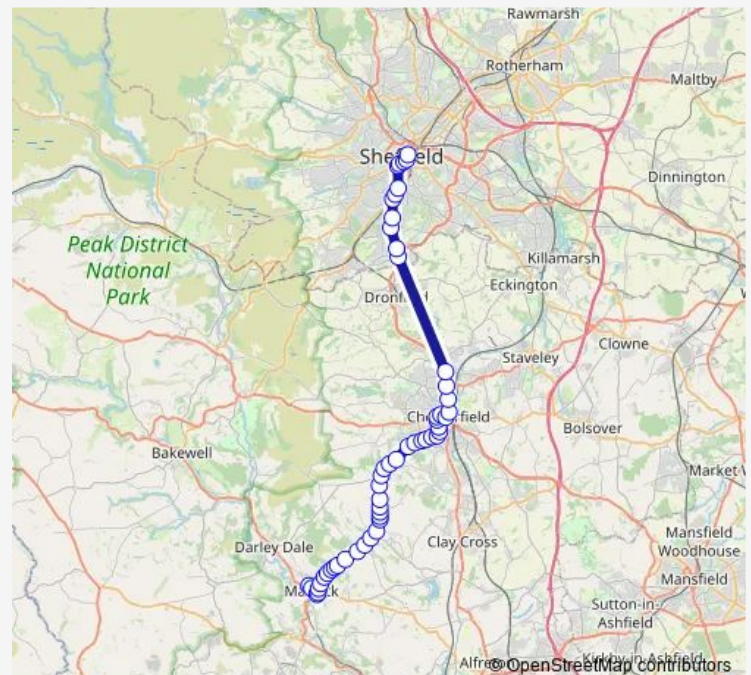

Acorn Ridge

Cherry Tree Farm

Blue Stoops

Route schedule

Bakewell Road Bus Station — Sheffield Interchange/D4

Monday —

Tuesday —

Wednesday —

Thursday —

Friday —

Saturday —

Sunday 16:15

Route info

Direction: Bakewell Road Bus Station

Stops: 46

Trip Duration: 1 hour 13 min