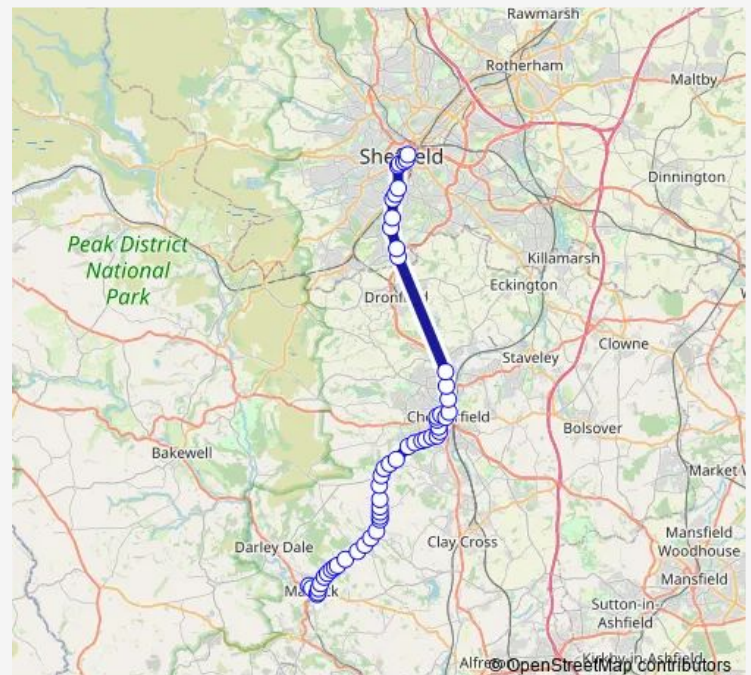

Acorn Ridge

Cherry Tree Farm

Blue Stoops

Route schedule

Bakewell Road Bus Station — Sheffield Interchange/D4

Monday —

Tuesday —

Wednesday —

Thursday —

Friday —

Saturday —

Sunday 16:15

Route info

Direction: Bakewell Road Bus Station

Stops: 46

Trip Duration: 1 hour 13 min