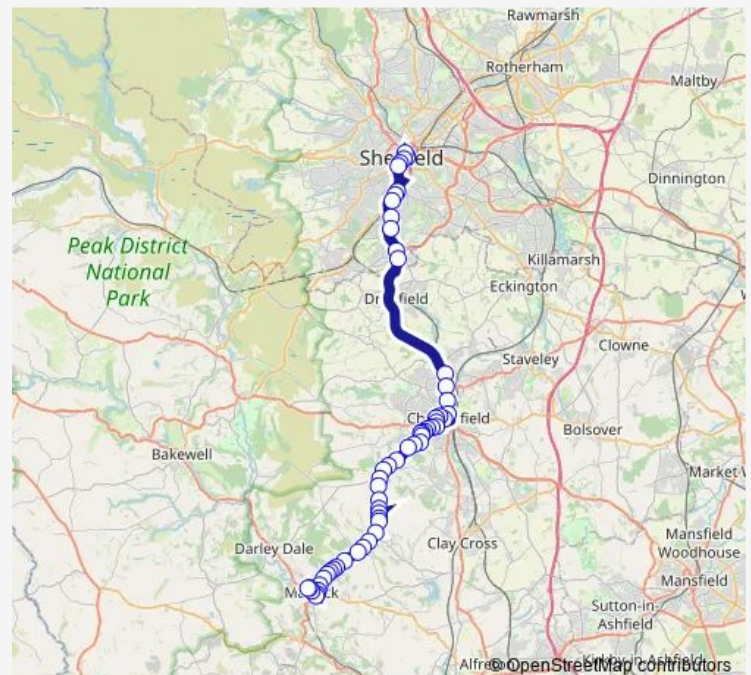

Thursday —

Friday —

Saturday 08:20

Sunday —

Route info

Direction: Cavendish Street

Stops: 41

Trip Duration: 0 hour 34 min