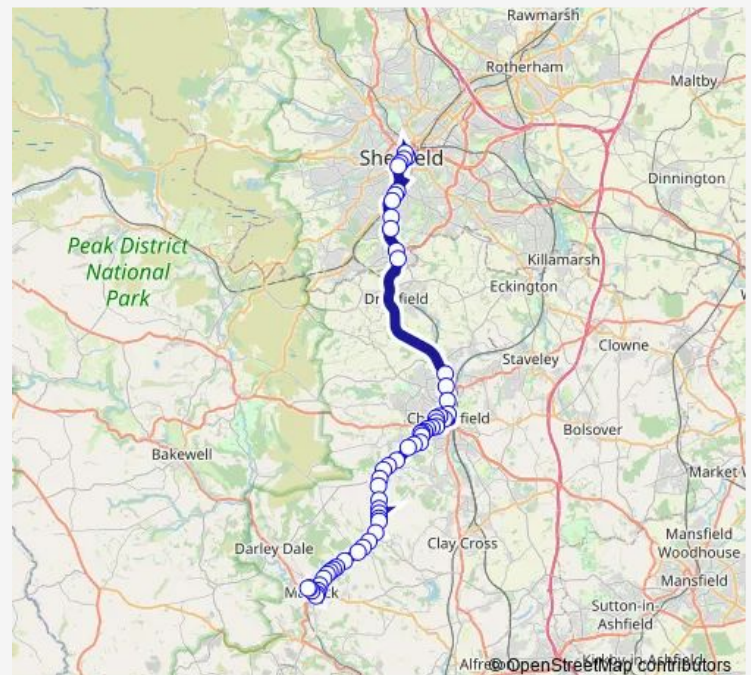

Bus X17

[Go to website](#)

Direction

Cavendish Street — Bakewell Road Bus Station

41 stops

[Open route schedule](#)

Cavendish Street

Coach Station

West Bars

Boythorpe Road Bottom

Sports Centre

William Rhodes School

Boythorpe Road

Sycamore Avenue

Walton Crescent

Ramsey Avenue

Hunloke Avenue

Blue Stoops

Cherry Tree Farm

Acorn Ridge

Lodge Cottages

High Lane

Matlock Road

Darley Road

High Ashes Lane

Sheeplea Lane

Birkin Lane

Route schedule

Cavendish Street — Bakewell Road Bus Station

Monday —

Tuesday —

Wednesday —

Thursday —

Friday —

Saturday 08:20

Sunday —

Route info

Direction: Cavendish Street

Stops: 41

Trip Duration: 0 hour 34 min

X17

BusMaps