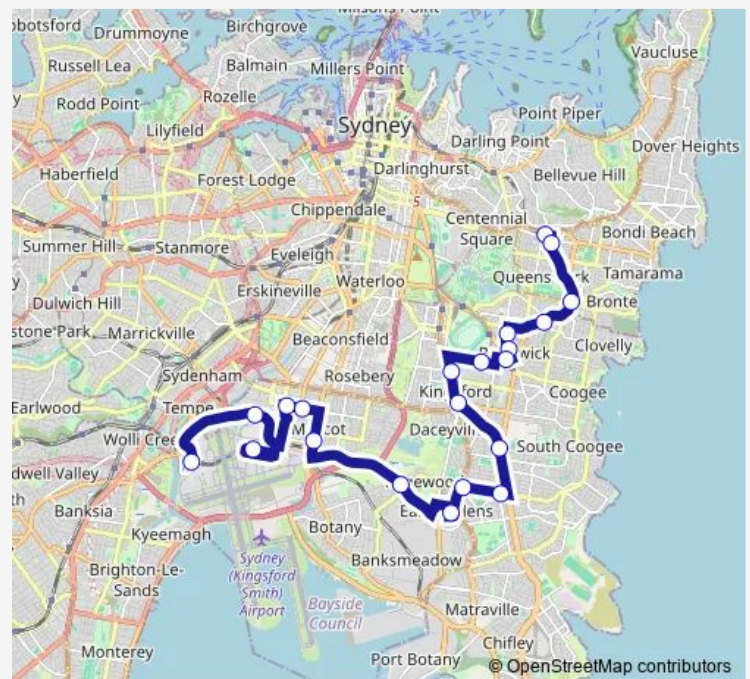

Monday 04:49-23:27

Tuesday 03:07-02:07⁺¹

Wednesday 03:07-02:07⁺¹

Thursday 04:49-23:19

Friday 04:49-23:19

Saturday 04:54-23:24

Sunday 05:05-23:27

Route info

Direction: Bondi Junction Station, Stand F

Stops: 21

Trip Duration: 1 hour 14 min

Direction

Sydney Airport, Terminal 1 International — Bondi Junction Station, Stand P

21 stops

[Open route schedule](#)

Sydney Airport, Terminal 1 International

Thursday 15:29

Friday 15:29

Saturday —

Sunday —

Route info

Direction: Coogee Bay Rd At Perouse Rd

Stops: 10

Trip Duration: 0 hour 32 min

Thursday 15:27

Friday 15:27

Saturday —

Sunday —

Route info

Direction: Waverley College, Carrington Rd

Stops: 16

Trip Duration: 0 hour 41 min