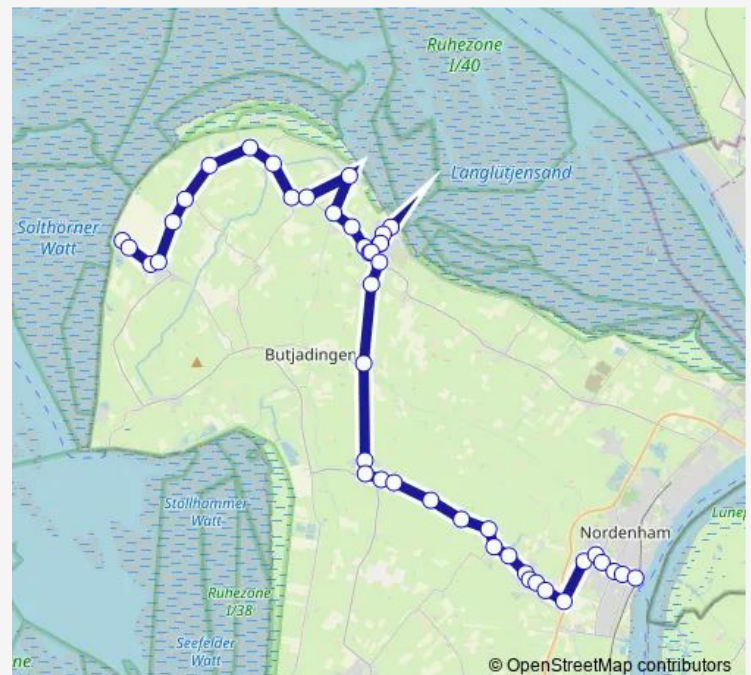

Thursday 05:35-21:35

Friday 05:35-21:35

Saturday 06:35-23:35

Sunday 07:35-21:35

Route info

Direction: Tossens Strand

Stops: 44

Trip Duration: 0 hour 50 min

Stops: 44

Trip Duration: 0 hour 49 min

Burhave Strand

Burhave Jadestraße

Burhave Tobenweg

Burhave Strandallee

Burhave Kirche

Burhave Sinsumer Weg