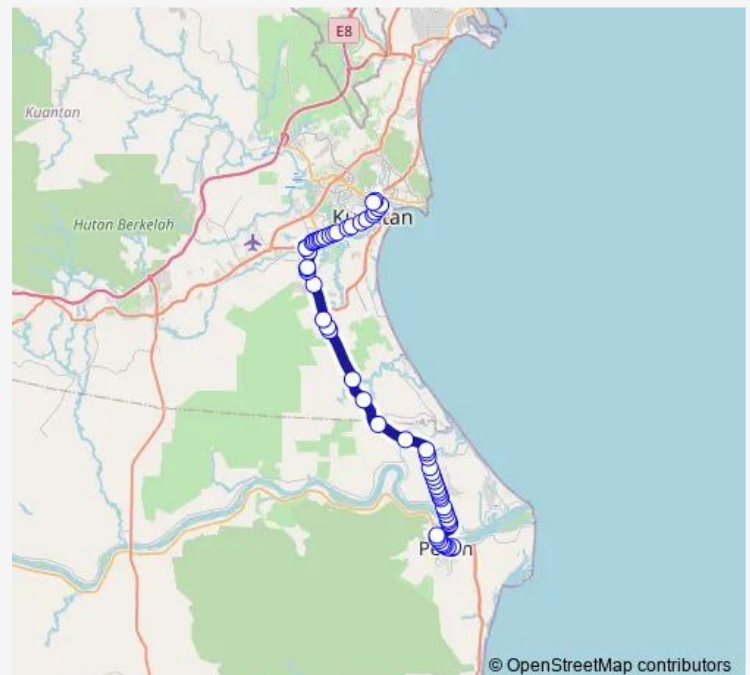

Thursday 06:10-22:30

Friday 06:10-22:30

Saturday 06:10-21:30

Sunday 06:10-21:30

Route info

Direction: (M) Terminal Pekan

Stops: 59

Trip Duration: 1 hour 20 min

© OpenStreetMap contributors

400 — Hentian Bandar-Pekan

BusMaps

Wisma Plimp

Rumah 500

Kilang Vac

Caltex

SK Tanah Puteh