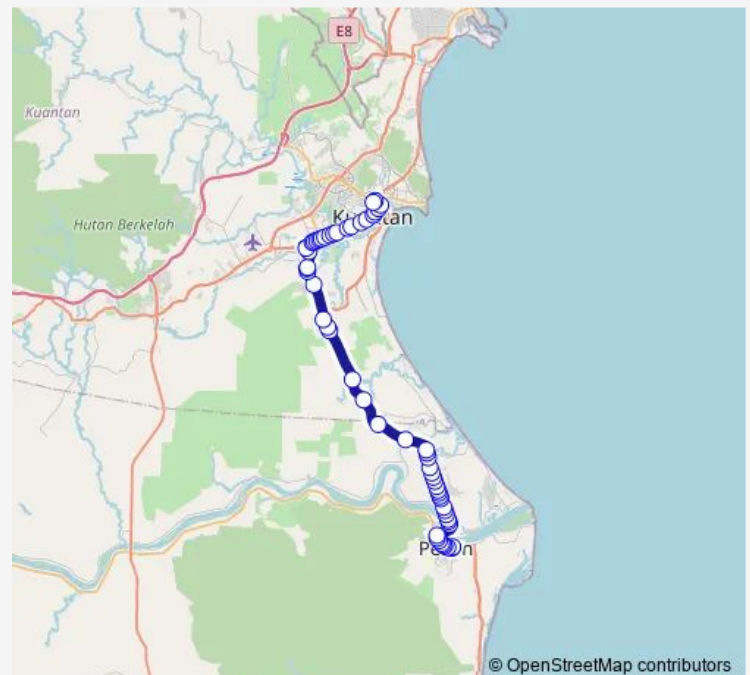

Thursday 06:10-22:30

Friday 06:10-22:30

Saturday 06:10-21:30

Sunday 06:10-21:30

Route info

Direction: (M) Terminal Pekan

Stops: 59

Trip Duration: 1 hour 20 min