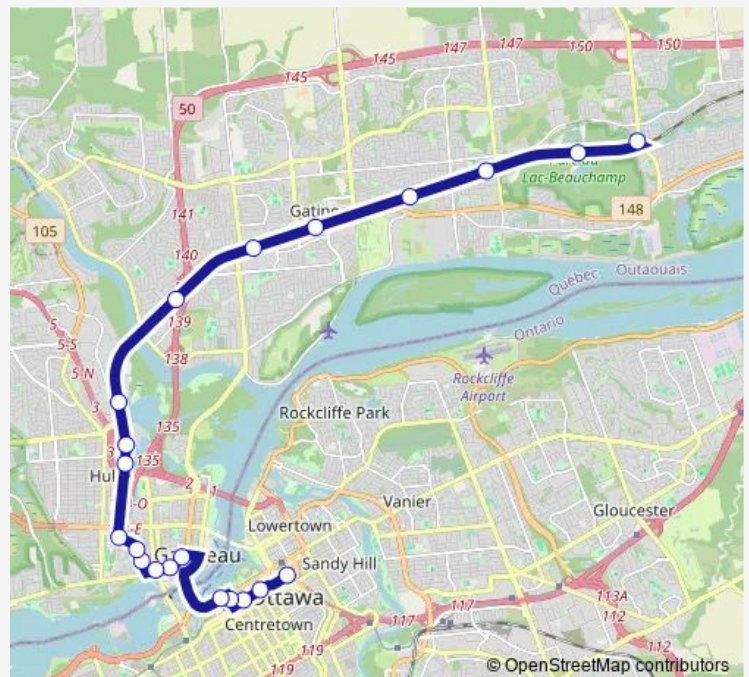

Station Montcalm #3

Station LES Galeries #2

Station Casino #2

Station LAC Leamy #2

Station de la Gappe #3

Station Promenades #2

Station de la Cité #3

Station Gouin #2

Station Labrosse #04

Station Lac Beauchamp #2

Parc-O-BUS Lorrain arrêt d'arrivée

Route schedule

Centre Rideau — Parc-O-BUS Lorrain arrêt d'arrivée

Monday	05:30-00:03 ⁺¹
Tuesday	05:30-23:59
Wednesday	05:30-23:59
Thursday	05:30-23:59
Friday	05:30-23:59
Saturday	05:55-00:03 ⁺¹
Sunday	05:53-00:03 ⁺¹

Route info

Direction: Centre Rideau

Stops: 21

Trip Duration: 0 hour 48 min

■ 400 — Rapibus 400

Direction

Parc-O-BUS Lorrain — Centre Rideau

22 stops

Station LAC Leamy #1

Station Casino #1

Station LES Galeries #1

Montcalm/Hanson

Montcalm/Gagnon

Montcalm/Wright

Terrasses de la Chaudière

du Portage/Laval