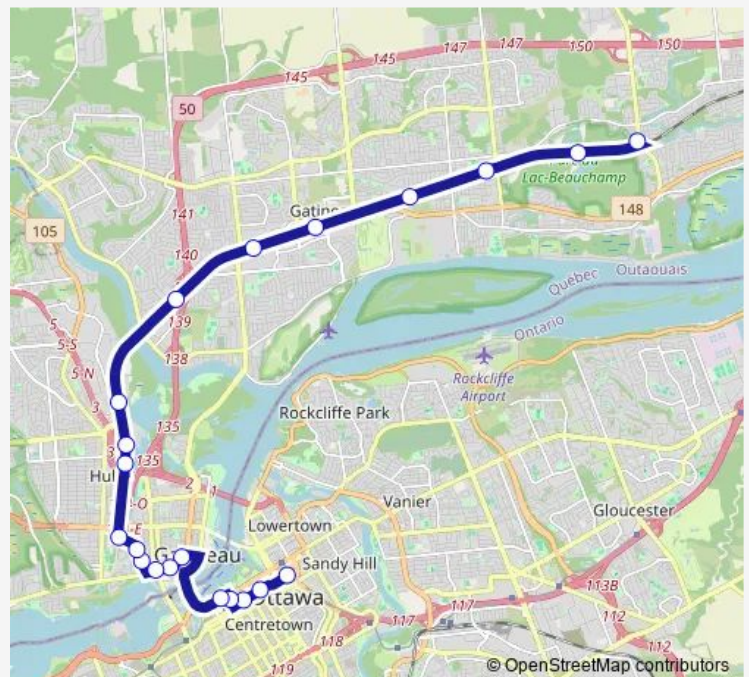

Station Casino #2

Station LAC Leamy #2

Station de la Gappe #3

Station Promenades #2

Station de la Cité #3

Station Gouin #2

Station Labrosse #04

Station Lac Beauchamp #2

### Route schedule

Centre Rideau — Parc-O-BUS Lorrain arrêt d'arrivée

Monday	05:30-00:03 <sup>+1</sup>
Tuesday	05:30-23:59
Wednesday	05:30-23:59
Thursday	05:30-23:59
Friday	05:30-23:59
Saturday	05:55-00:03 <sup>+1</sup>
Sunday	05:53-00:03 <sup>+1</sup>

### Route info

Direction: Centre Rideau

Stops: 21

Trip Duration: 0 hour 48 min

■ 400 — Rapibus 400

BusMaps

Station de la Cité #2

Station Promenades #1

Station de la Gappe #2

Station LAC Leamy #1

Station Casino #1

Station LES Galeries #1

Montcalm/Hanson

Montcalm/Gagnon