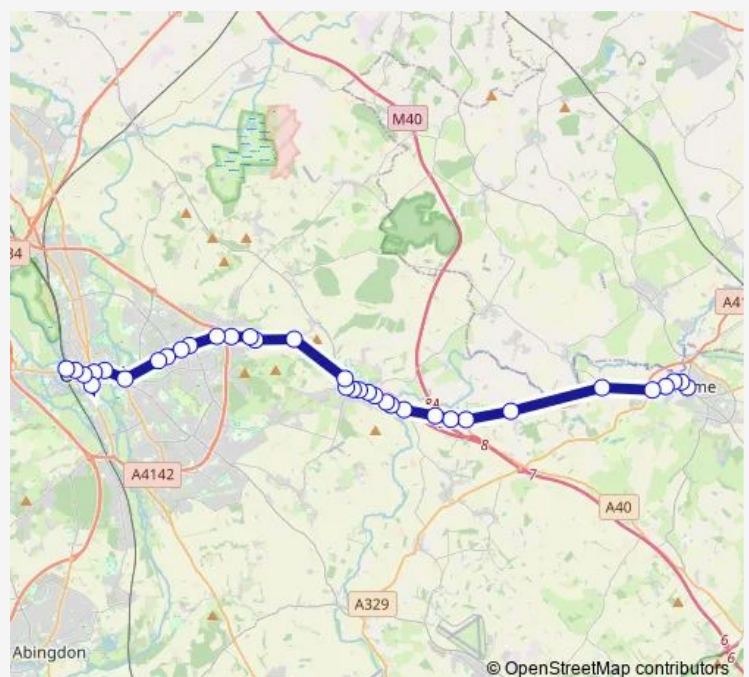

Thursday 00:05-23:35

Friday 00:05-23:35

Saturday 05:57-23:17

Sunday 00:05-23:35

Route info

Direction: Town Hall

Stops: 35

Trip Duration: 1 hour 0 min

400 — Wheatley - Thornhill P&R - Headington - Oxford Rail Station

Thornhill Park and Ride

A40 Risinghurst Turn

Green Road Roundabout

Headington Shops

Sandfield Road

Headington School

Brookes University

St Clements Street

Queens Lane

High Street

Speedwell Street

Westgate

Park End Street

Railway Station

Direction

Railway Station — The Avenue

24 stops

[Open route schedule](#)

Railway Station

Park End Street

Westgate

Speedwell Street

St Aldates