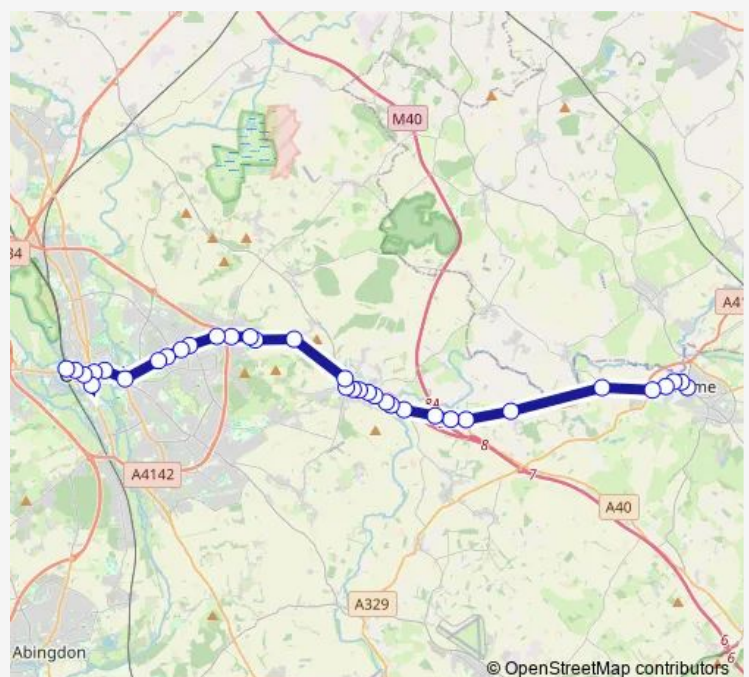

Thursday 00:05-23:35

Friday 00:05-23:35

Saturday 05:57-23:17

Sunday 00:05-23:35

Route info

Direction: Town Hall

Stops: 35

Trip Duration: 1 hour 6 min

Thornhill Park and Ride

A40 Risinghurst Turn

Green Road Roundabout

Headington Shops

Sandfield Road

Headington School

Brookes University

St Clements Street

Queens Lane

High Street

Speedwell Street

Westgate

Park End Street

Railway Station

Direction

Railway Station — The Avenue

24 stops

[Open route schedule](#)

Railway Station

Park End Street

Westgate

Speedwell Street

St Aldates

High Street