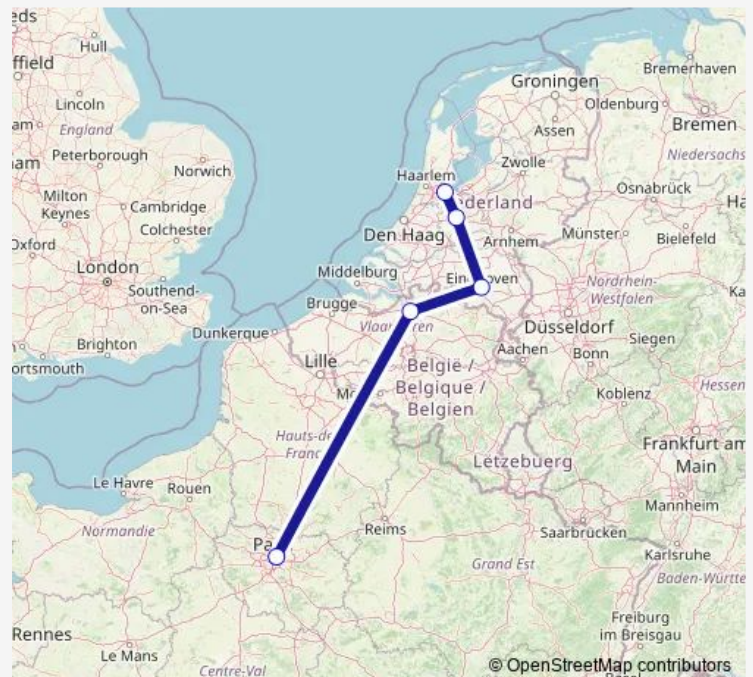

Eindhoven, Jfk

Antwerpen

Paris, Gallieni

Route schedule

Amsterdam, Duivendrecht — Paris, Gallieni

Monday	—
Tuesday	—
Wednesday	—
Thursday	22:00
Friday	22:00
Saturday	—
Sunday	22:00

Route info

Direction: Amsterdam, Duivendrecht

Stops: 5

Trip Duration: 8 hour 0 min

■ 400 — 400 : Paris - Amsterdam

Direction

Paris, Gallieni — Amsterdam, Duivendrecht

8 stops

[Open route schedule](#)

Paris, Gallieni

Route info

Direction: Paris, Gallieni

Stops: 8

Trip Duration: 8 hour 30 min

Direction

Amsterdam, Duivendrecht — Paris, Gallieni

6 stops

[Open route schedule](#)

Monday	09:00
Tuesday	09:00
Wednesday	09:00
Thursday	09:00
Friday	09:00
Saturday	09:00
Sunday	09:00

Route info

Direction: Amsterdam, Duivendrecht

Stops: 6

Trip Duration: 8 hour 0 min

Direction

Paris, Gallieni — Amsterdam, Duivendrecht