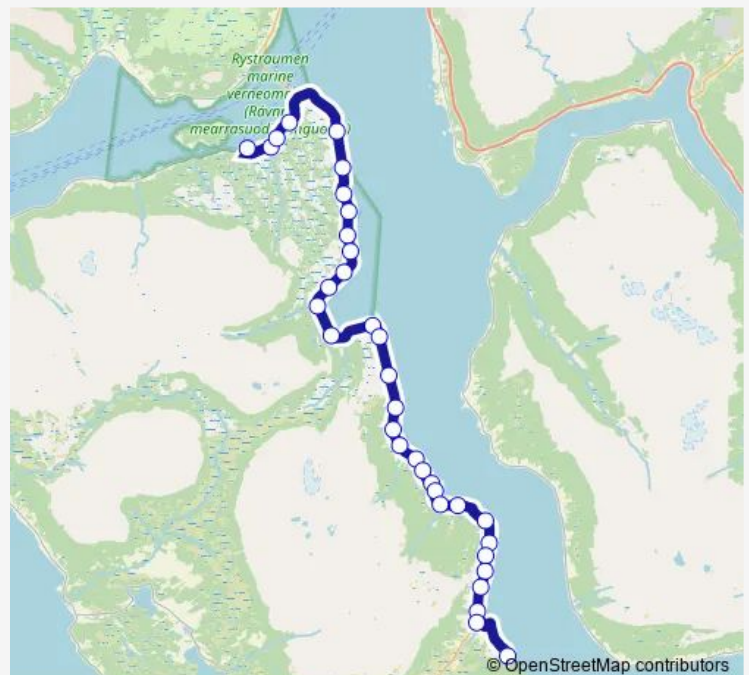

### Route schedule

Vikran skole — Indre Malangseidet

Monday 13:35

Tuesday 13:35

Wednesday 13:35

Thursday 13:35

Friday 13:35

Saturday —

### Route info

Direction: Vikran skole

Stops: 34

Trip Duration: 0 hour 34 min

■ 400 — Larseng-Vikran-Malangseidet

Nyberg

Henriknes

Bakken