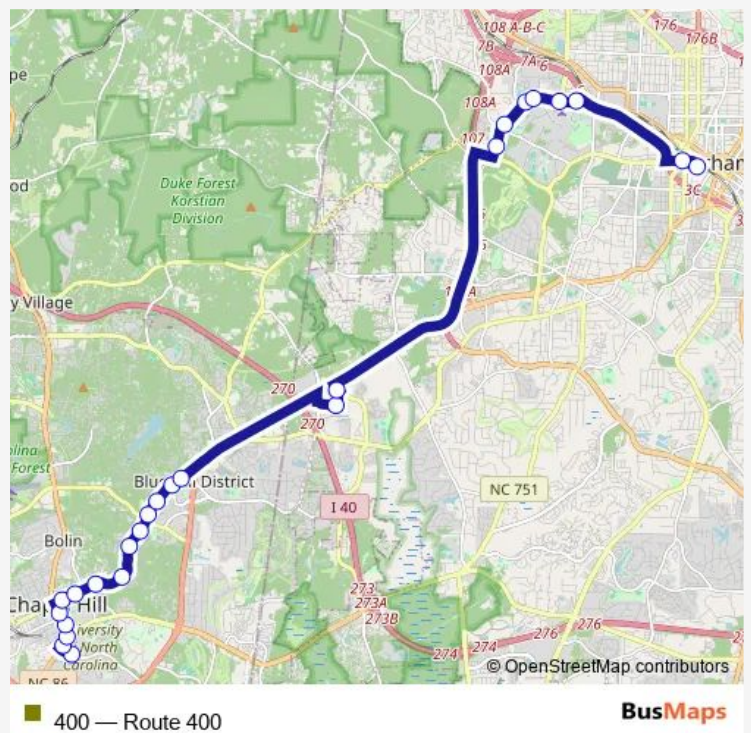

**Bus 400 Route 400**

[Go to website](#)

**Direction**  
 Durham Station Gate H — Manning Dr at UNC Hospitals (Wb)  
 38 stops  
[Open route schedule](#)

- Durham Station Gate H
- Chapel Hill St at Gregson St (Wb)
- Trent Dr at Erwin Rd (Sb)
- Erwin Rd at Fulton St (Wb)
- Erwin Rd at Downing St (Wb)
- Erwin Rd at Lasalle St (Wb)
- Erwin Rd at Lambeth Cir (Wb)
- Erwin Rd at Morreene Rd (Sb)
- Erwin Rd at Cameron Blvd (Sb)
- Westgate Dr at South Square (Sb)
- University Dr at Martin Luther King Jr Pkwy (Wb)
- University Dr at Snowcrest Trail (Sb)
- University Dr at Beech Lake Apts (Sb)
- University Dr at University PI (Sb)
- Old Chapel Hill Rd at Garrett Rd (Wb)
- Old Chapel Hill Rd at Githens Middle School (Wb)
- SW Durham Dr at Rose Garden Ln (Nb)
- SW Durham Dr at Realm Homes (Nb)
- SW Durham Dr at Witherspoon Blvd (Nb)
- Witherspoon Blvd at Mcfarland Dr (Sb)
- Mt Moriah Rd at Danziger Dr (Nb)

**Route schedule**

Durham Station Gate H — Manning Dr at UNC Hospitals (Wb)

Monday	06:15-18:15
Tuesday	06:15-18:15
Wednesday	06:15-18:15
Thursday	06:15-18:15
Friday	06:15-18:15
Saturday	—
Sunday	—

**Route info**

Direction: Durham Station Gate H  
 Stops: 38  
 Trip Duration: 1 hour 0 min

E Franklin St at Eastgate Crossing (Wb)

E Franklin St at Elliott Rd (Wb)

E Franklin St at Couch Rd (Wb)

E Franklin St at Estes Dr (Wb)

## Route info

Direction: Manning Dr at UNC Hospitals (Wb)

Stops: 25

Trip Duration: 0 hour 45 min