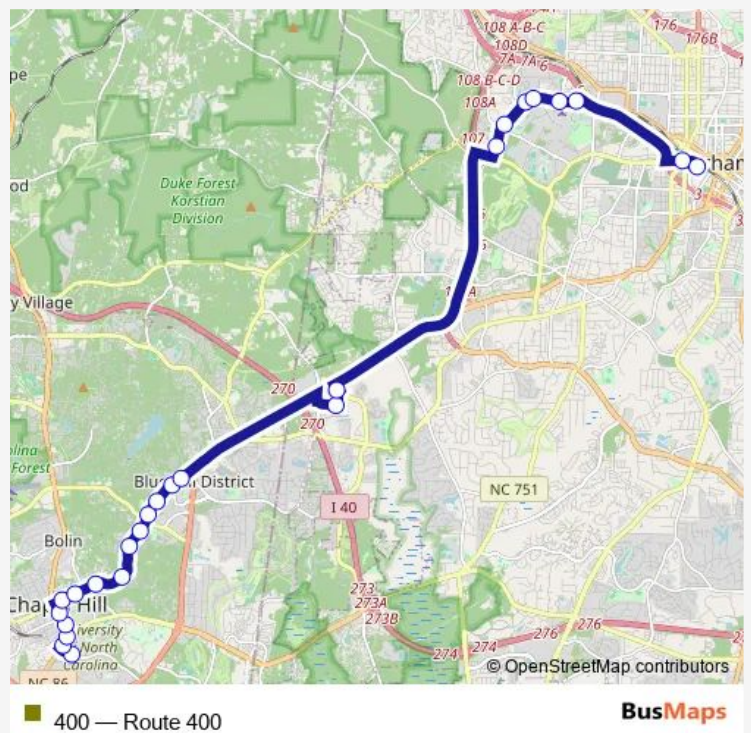

**Bus 400 Route 400**

[Go to website](#)

**Direction**  
 Durham Station Gate H — Manning Dr at UNC Hospitals (Wb)  
 38 stops  
[Open route schedule](#)

- Durham Station Gate H
- Chapel Hill St at Gregson St (Wb)
- Trent Dr at Erwin Rd (Sb)
- Erwin Rd at Fulton St (Wb)
- Erwin Rd at Downing St (Wb)
- Erwin Rd at Lasalle St (Wb)
- Erwin Rd at Lambeth Cir (Wb)
- Erwin Rd at Morreene Rd (Sb)
- Erwin Rd at Cameron Blvd (Sb)
- Westgate Dr at South Square (Sb)
- University Dr at Martin Luther King Jr Pkwy (Wb)
- University Dr at Snowcrest Trail (Sb)
- University Dr at Beech Lake Apts (Sb)
- University Dr at University PI (Sb)
- Old Chapel Hill Rd at Garrett Rd (Wb)
- Old Chapel Hill Rd at Githens Middle School (Wb)
- SW Durham Dr at Rose Garden Ln (Nb)
- SW Durham Dr at Realm Homes (Nb)
- SW Durham Dr at Witherspoon Blvd (Nb)
- Witherspoon Blvd at Mcfarland Dr (Sb)
- Mt Moriah Rd at Danziger Dr (Nb)

**Route schedule**

Durham Station Gate H — Manning Dr at UNC Hospitals (Wb)

Monday	06:15-18:15
Tuesday	06:15-18:15
Wednesday	06:15-18:15
Thursday	06:15-18:15
Friday	06:15-18:15
Saturday	—
Sunday	—

**Route info**

Direction: Durham Station Gate H  
 Stops: 38  
 Trip Duration: 1 hour 0 min

E Franklin St at Eastgate Crossing (Wb)

E Franklin St at Elliott Rd (Wb)

E Franklin St at Couch Rd (Wb)

E Franklin St at Estes Dr (Wb)

## Route info

Direction: Manning Dr at UNC Hospitals (Wb)

Stops: 25

Trip Duration: 0 hour 50 min