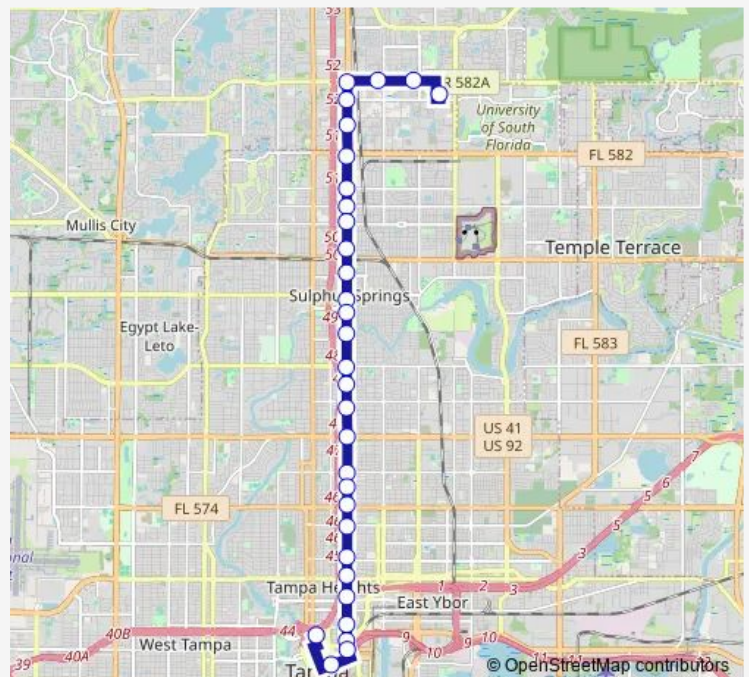

Nebraska Av @ Lambright St

Nebraska Ave @ Idlewild Ave Metrorapid

Nebraska Ave @ Hillsborough Ave Metrorapid

Nebraska Av @ Osborne Av

Nebraska Av @ Chelsea St

**Route schedule**

University Area Transit Center — Marion Transit Center

Monday 04:30-24:00

Tuesday 04:30-24:00

Wednesday 04:30-24:00

Thursday 04:30-24:00

Friday 04:30-24:00

Saturday 05:00-24:00

Sunday 05:00-24:00

**Route info**

Direction: University Area Transit Center

Stops: 31

Trip Duration: 0 hour 49 min

400 — Nebraska Avenue (Metrorapid)

Nebraska Ave @ MLK Blvd Metrorapid

Nebraska Ave @ Baker St Metrorapid

Nebraska Ave @ Floribraska Ave Metrorapid

Nebraska Ave @ Columbus Dr Metrorapid

Nebraska Ave @ Palm Ave

Nebraska Ave @ Kay St Metrorapid

Nebraska Av @ Cass St

Nebraska Ave @ Twiggs St Metrorapid

Kennedy Blvd @ Pierce St Metrorapid

Marion Transit Center