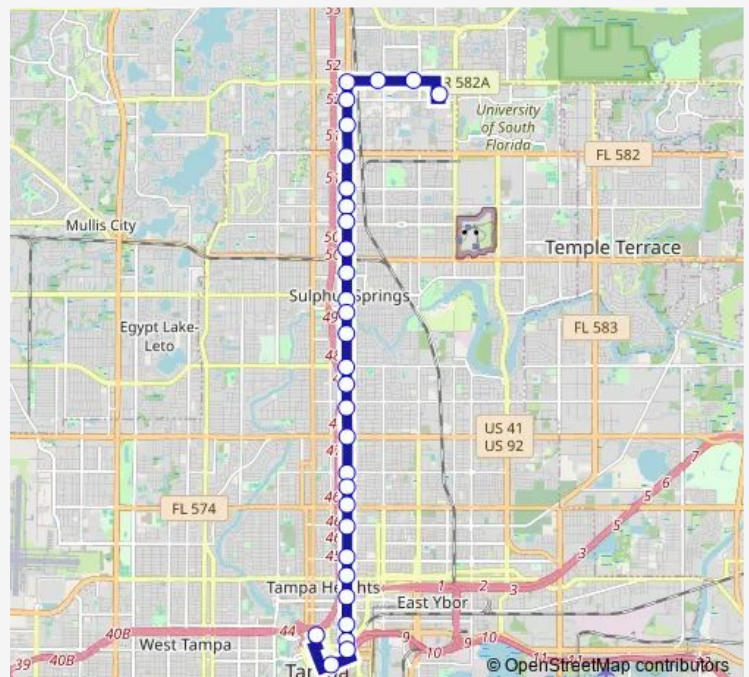

Bus 400 Nebraska Avenue (Metrorapid)

[Go to website](#)

Direction

University Area Transit Center — Marion Transit Center

31 stops

[Open route schedule](#)

University Area Transit Center

Fletcher Ave @ 20th St Metrorapid

Nebraska Av @ Lambright St

Nebraska Ave @ Idlewild Ave Metrorapid

Nebraska Ave @ Hillsborough Ave Metrorapid

Nebraska Av @ Osborne Av

Nebraska Av @ Chelsea St

Route schedule

University Area Transit Center — Marion Transit Center

Monday 04:30-24:00

Tuesday 04:30-24:00

Wednesday 04:30-24:00

Thursday 04:30-24:00

Friday 04:30-24:00

Saturday 05:00-24:00

Sunday 05:00-24:00

Route info

Direction: University Area Transit Center

Stops: 31

Trip Duration: 0 hour 45 min

400 — Nebraska Avenue (Metrorapid)

Nebraska Ave @ MLK Blvd Metrorapid

Nebraska Ave @ Baker St Metrorapid

Nebraska Ave @ Floribraska Ave Metrorapid