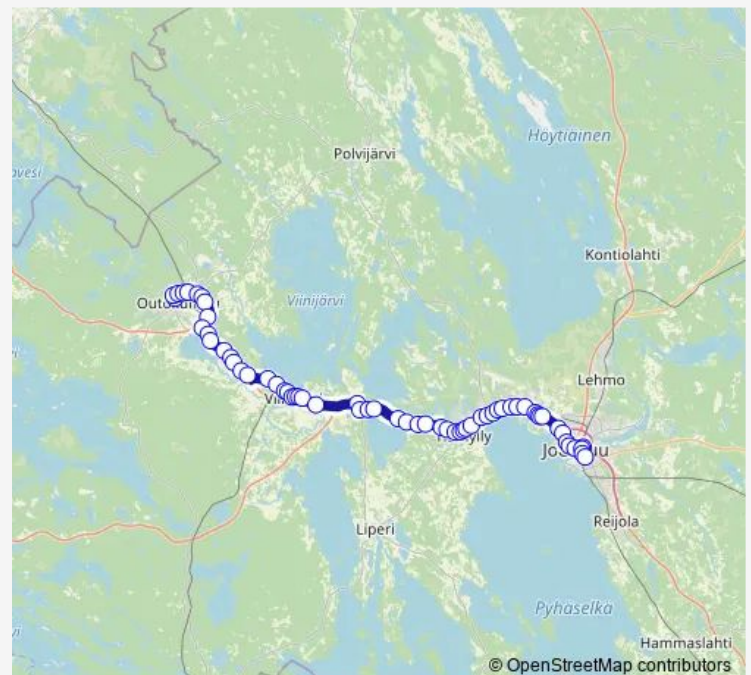

Bus 400 Joensuu - Outokumpu

[Go to website](#)

Direction

Outokumpu linja-autoasema — Sairaala Pkks E

62 stops

[Open route schedule](#)

Outokumpu linja-autoasema

Alatori L

Ent. maatila

Kaasila I

Asevelitie th

Ammattiopisto I

Hiekkapalstantie E

Mustajoki th E

Oskamontie E

Sysmäjärvi I

Lappala (Outokumpu) I

Kankaanpää I (Outokumpu)

Jakaranlahti I

Viinirannantie th (vt9) I

Aholampi I

Ahonkylä I

Leppilampi th I

Martikkala I

Viiniranta I

Jokiranta (Liperi) I

Viinijärven hautausmaa I

Route schedule

Outokumpu linja-autoasema — Sairaala Pkks E

Monday 05:55-14:10

Tuesday 05:55-14:10

Wednesday 05:55-14:10

Thursday 05:55-14:10

Friday 05:55-14:10

Saturday 07:50

Sunday —

Route info

Direction: Outokumpu linja-autoasema

Stops: 62

Trip Duration: 1 hour 0 min

■ 400 — Joensuu - Outokumpu

BusMaps