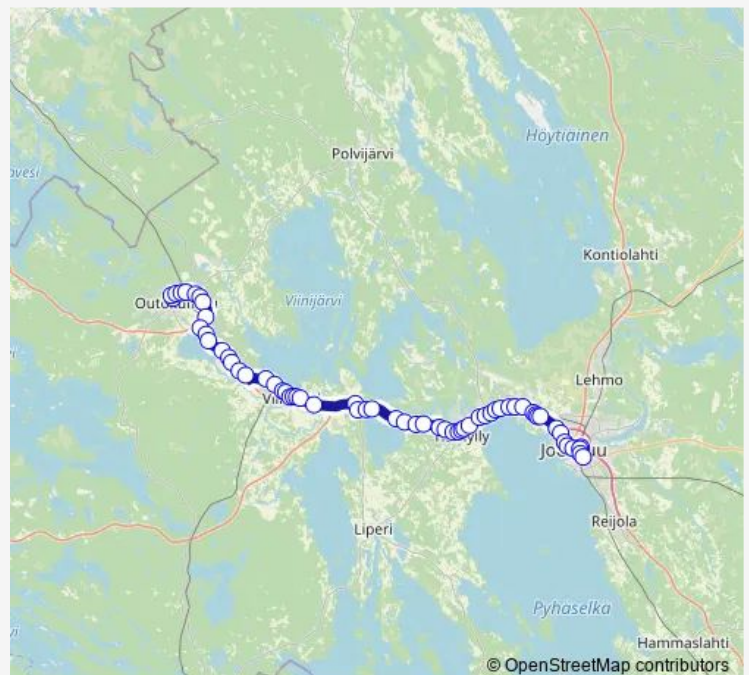

Thursday 06:55

Friday 06:55

Saturday —

Sunday —

Route info

Direction: Joensuu

Stops: 62

Trip Duration: 1 hour 5 min