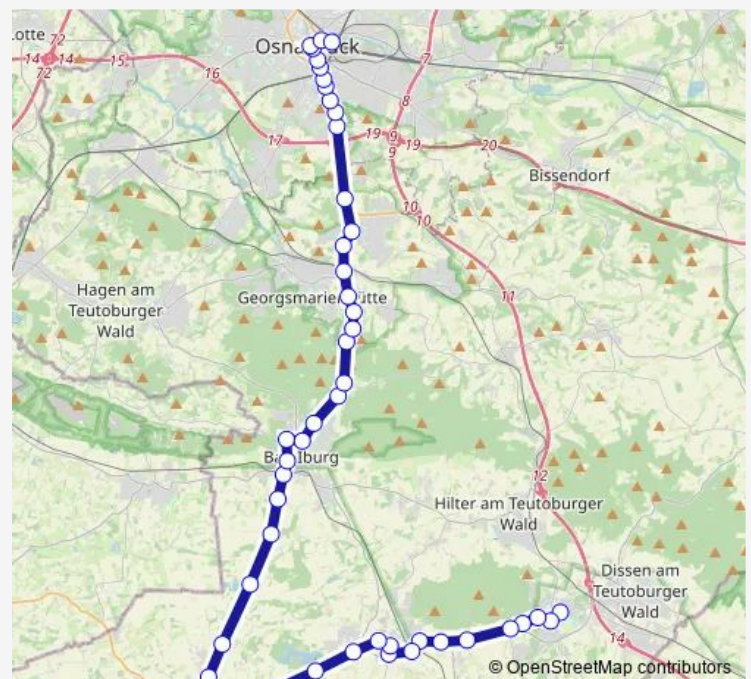

Bad Iburg-Ostenfelde Scheventorf

### Route schedule

Bad Rothenfelde Zob — Osnabrück Hauptbahnhof/Zob

Monday 11:30-18:30

Tuesday —

Wednesday —

Thursday 11:30-18:30

Friday —

Saturday —

### Route info

Direction: Bad Rothenfelde Zob

Stops: 48

Trip Duration: 1 hour 12 min

400

BusMaps

Bad Iburg-Ostenfelde Hülsmann

Bad Iburg Bahnhof