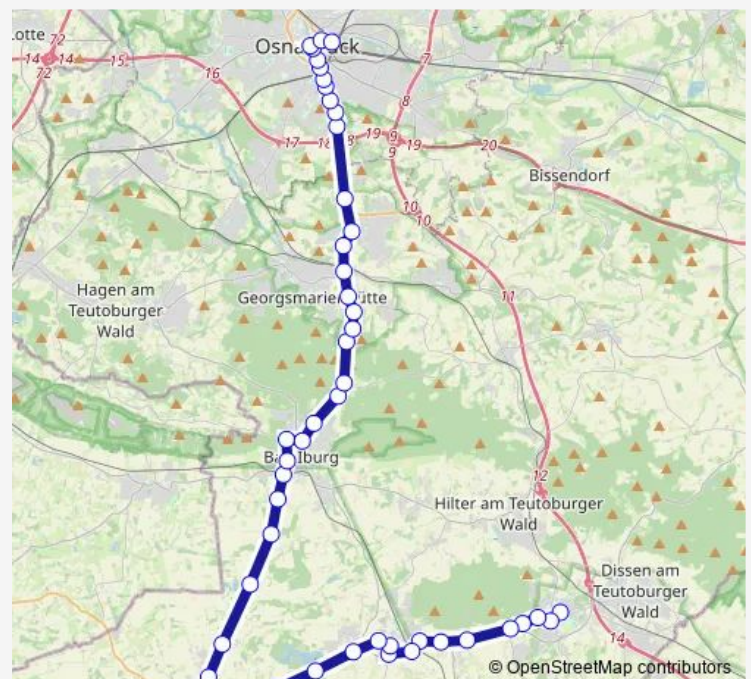

Glandorf Borgmeyer

Bad Iburg-Ostenfelde Niekerke

Bad Iburg-Ostenfelde Scheventorf

Route schedule

Bad Rothenfelde Zob — Osnabrück Hauptbahnhof/Zob

Monday 11:30-18:30

Tuesday —

Wednesday —

Thursday 11:30-18:30

Friday —

Saturday —

Sunday 11:30-18:30

Route info

Direction: Bad Rothenfelde Zob

Stops: 48

Trip Duration: 1 hour 12 min

Saturday —

Sunday 09:55-16:55

Route info

Direction: Osnabrück Hauptbahnhof/Zob

Stops: 47

Trip Duration: 1 hour 11 min

Bad Iburg-Ostenfelde Hülsmann

Bad Iburg-Ostenfelde Scheventorf