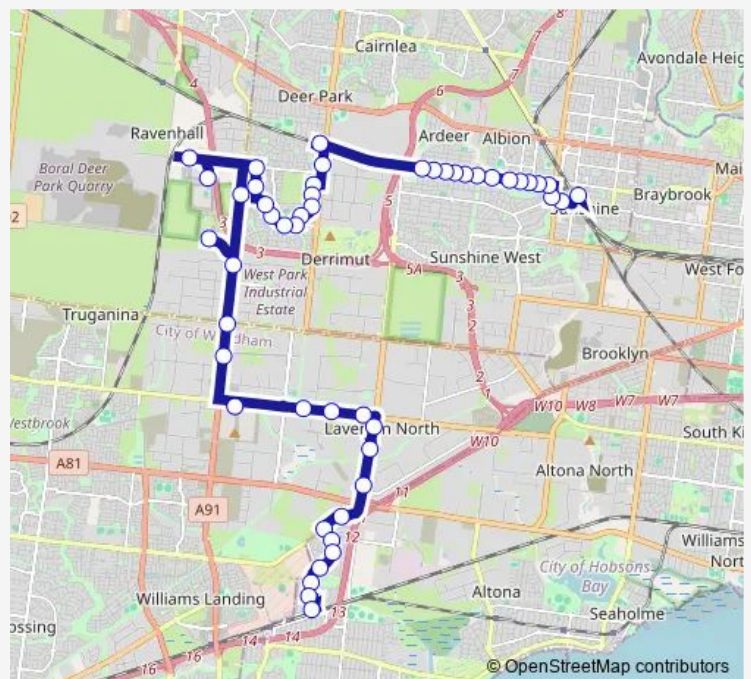

Ripley Cl/Hammerwood Ave (Derrimut)

Route schedule

Sunshine Station/Dickson St (Sunshine) — Pembroke Cres/Westminster Pkwy (Derrimut)

Monday 07:29-21:12

Tuesday 07:29-21:12

Wednesday 07:29-21:12

Thursday 07:29-21:12

Friday 07:29-21:12

Saturday 18:52

Sunday 18:52

Route info

Direction: Sunshine Station/Dickson St (Sunshine)

Stops: 28

Trip Duration: 0 hour 20 min

400 — Laverton Station - Sunshine Station

Stirling Dr/Hammerwood Ave (Derrimut)

Rochester Vsta/Windsor Bvd (Derrimut)

Capesthorne Dr/Windsor Bvd (Derrimut)

Dartmouth Way/Windsor Bvd (Derrimut)

Palmer Pde/Windsor Bvd (Derrimut)

Carew Way/Westminster Pkwy (Derrimut)