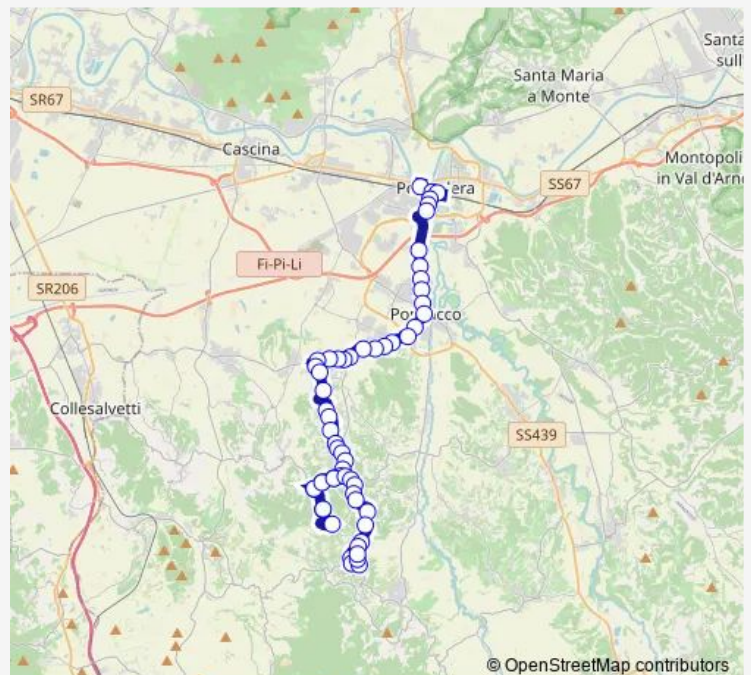

Thursday 12:57

Friday 12:57

Saturday 12:57

Sunday —

Route info

Direction: Casciana Alta

Stops: 27

Trip Duration: 0 hour 31 min

Pontedera Corsia 1 — Lari

37 stops

[Open route schedule](#)

Pontedera Corsia 1

Piaggio 3m

Fr Bar Mauro

Pontedera V.R.Piaggio Fr 24

Ospedale