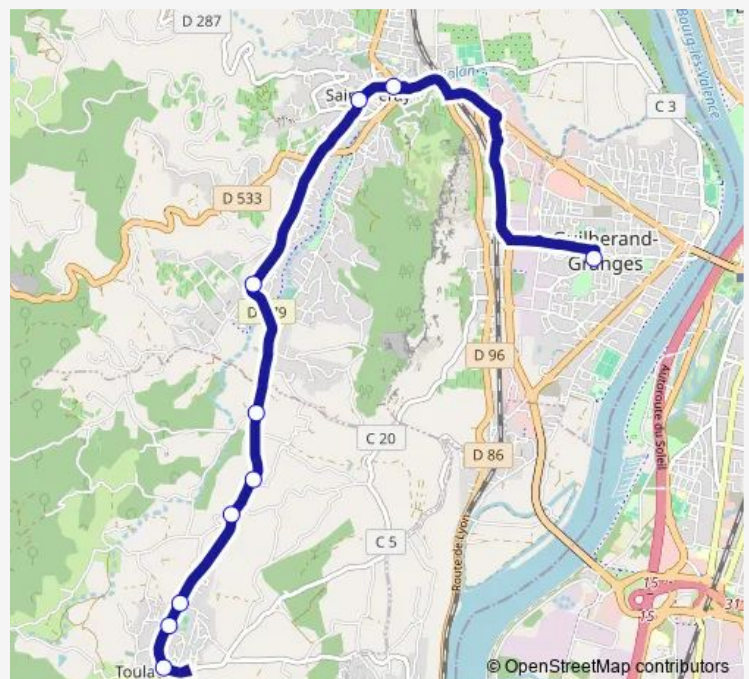

Bus 400 Toulaud - ST Peray - Guilhaerand Collège de Gaulle - 400

[Go to website](#)

Direction

College DE Gaulle — LA Vignasse

10 stops

[Open route schedule](#)

College DE Gaulle

Jeanne D'Arc

Route schedule

College DE Gaulle — LA Vignasse

Monday 15:37-16:37

Tuesday 15:37-16:37

Wednesday 12:05

Thursday 15:37-16:37

Friday 15:37-16:37

Saturday —

Sunday —

Route info

Direction: College DE Gaulle

Stops: 10

Trip Duration: 0 hour 27 min

Direction

ST Peray Gare — LA Vignasse

10 stops

Thursday 17:50-18:46

Friday 17:50-18:46

Saturday —

Sunday —

Route info

Direction: ST Peray Gare

Stops: 10

Trip Duration: 0 hour 24 min