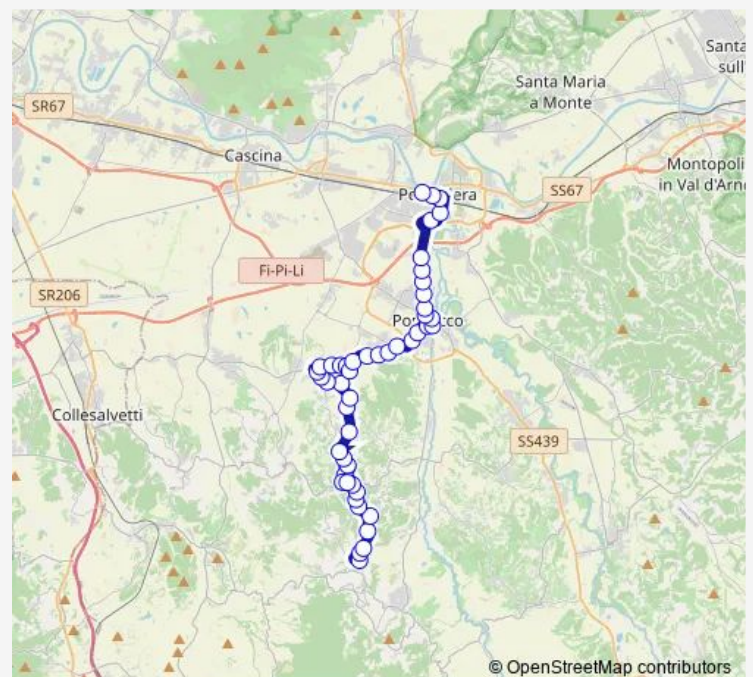

Thursday 05:57-06:06

Friday 05:57-06:06

Saturday 05:57-06:06

Sunday —

Route info

Direction: Perignano V.Risorgimento

Stops: 32

Trip Duration: 0 hour 39 min