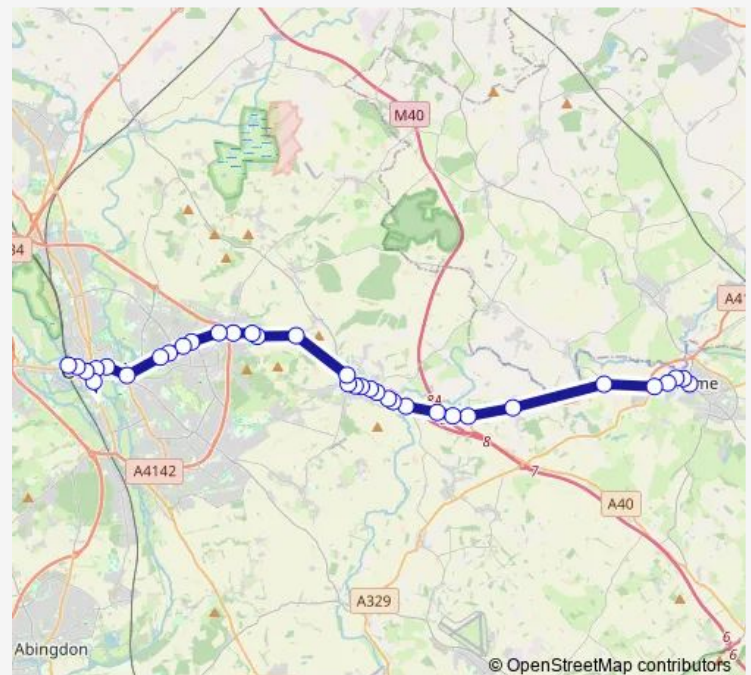

Park Hill Roundabout

St Marys Church

Friday Lane

Route schedule

Railway Station — The Avenue

Monday 06:01-18:45

Tuesday 06:01-18:45

Wednesday 06:01-18:45

Thursday 06:01-18:45

Friday 06:01-18:45

Saturday —

Sunday —

Route info

Direction: Railway Station

Stops: 24

Trip Duration: 0 hour 49 min

■ 400

Kings Arms

Tyndale

The Avenue

Direction

Harcourt Hill Campus — Osney Island

8 stops

[Open route schedule](#)

Harcourt Hill Campus

Raleigh Park Road

Yarnells Hill

Westminster Way

Minns Industrial Estate

Seacourt Park & Ride

Seacourt Park and Ride

Osney Island