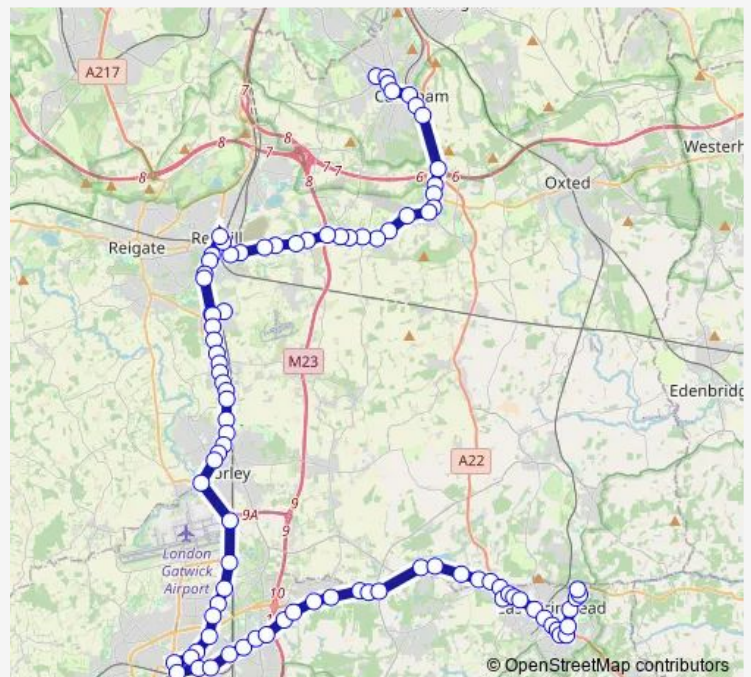

Thursday 04:00-21:35

Friday 04:00-21:35

Saturday 04:06-21:35

Sunday 08:49-18:31

Route info

Direction: Westway Common

Stops: 92

Trip Duration: 2 hour 4 min

400 — Caterham - Redhill - Crawley - East Grinstead

Cemetery

Cormongers Lane

Fullers Earth

Oakwood Close

Redhill Railway Station

Redhill Bus Station

Brook Road

Wilton Road

The Cutting

Church Road

Three Arch Road

East Surrey Hospital

Three Arch Road

Tollgate Avenue

West Avenue